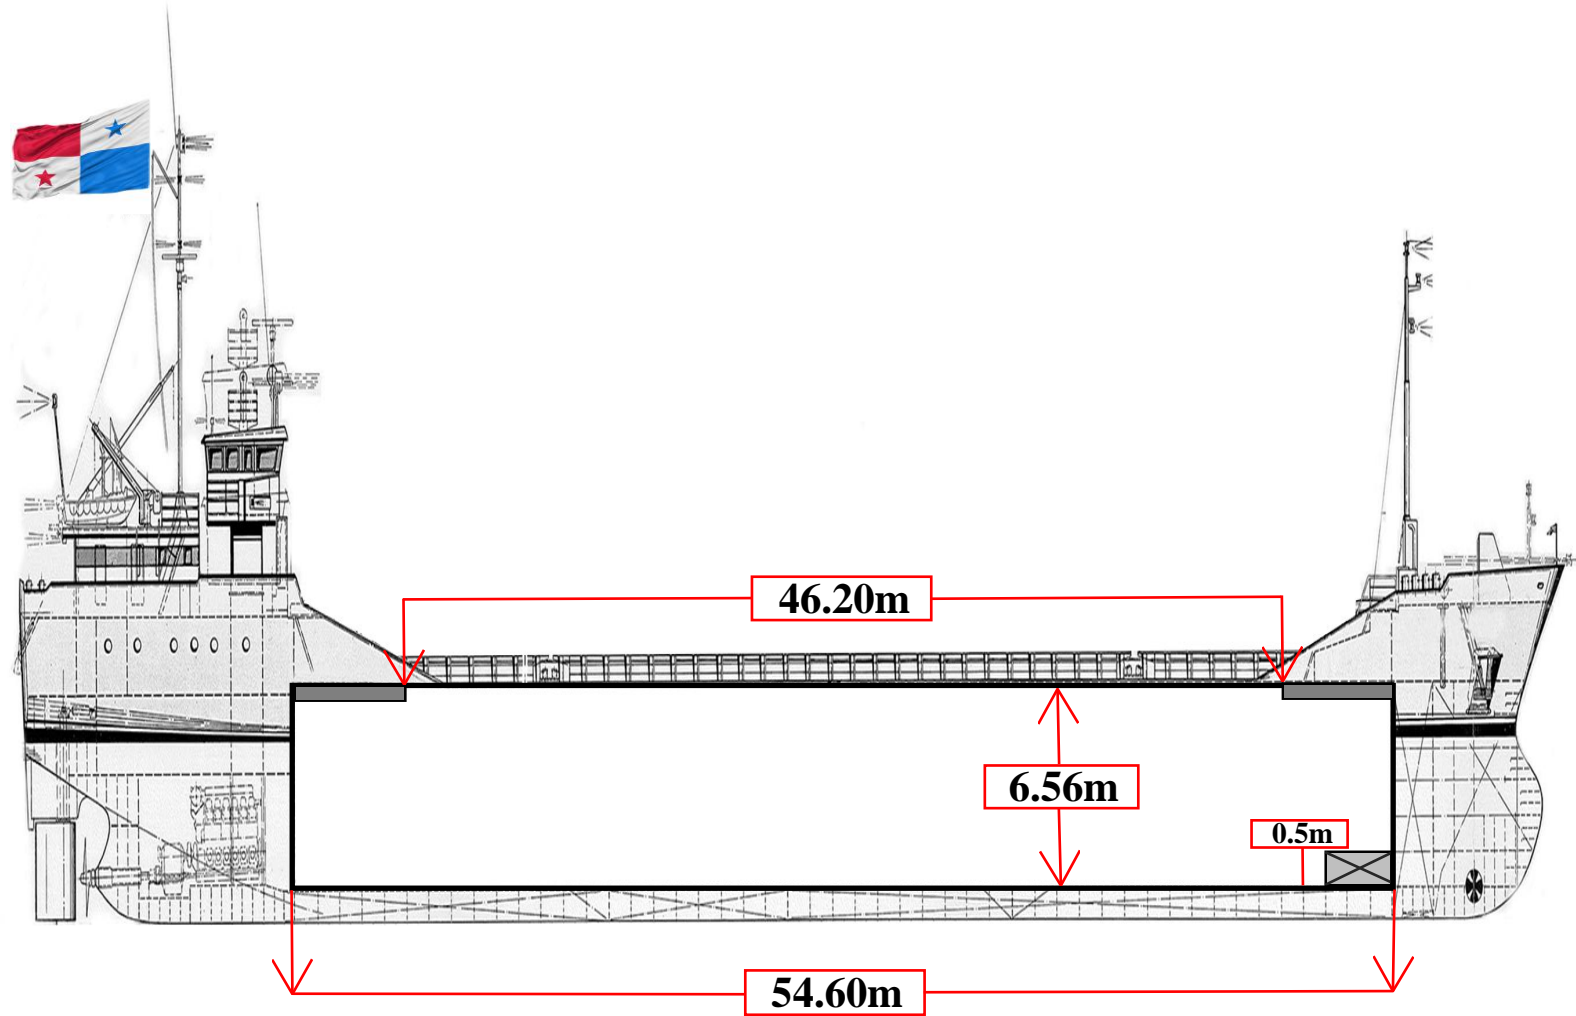

NS DANTE

DWCC 2500 MT

 Tirana - Albania
 info@newshipping.net
 NewShippingSA

 +35542200166
 <http://www.newshipping.net/>
 new.shipping

General

Name:	NS DANTE	Built:	1982
IMO No:	8208878	Call Sign:	HOAD
Flag:	PANAMA	Port of Registry:	PANAMA
Class:	PANAMA SHIPPING REGISTRAR	Type of Vesell:	GENERAL CARGO
DWT/DWCC:	2710MT /2500MT	Summer Draft:	4.75m
GT/NT:	1710MT /917MT	LOA:	80.35m / beam 11.30m / depth 5.40m
Owner/Manager:	DANTE CHARTERING INC DANTE CHARTERING INC	P&I CLUB:	THE LONDON P&I CLUB

Hold/Hatches

1 HATCH:	46.20m x 9.30m
1 HOLD:	54.60m x 9.30m x 6.56m
Grain/Bale:	114 000cft /113 000cft

Pocket Plan

Hold Photos