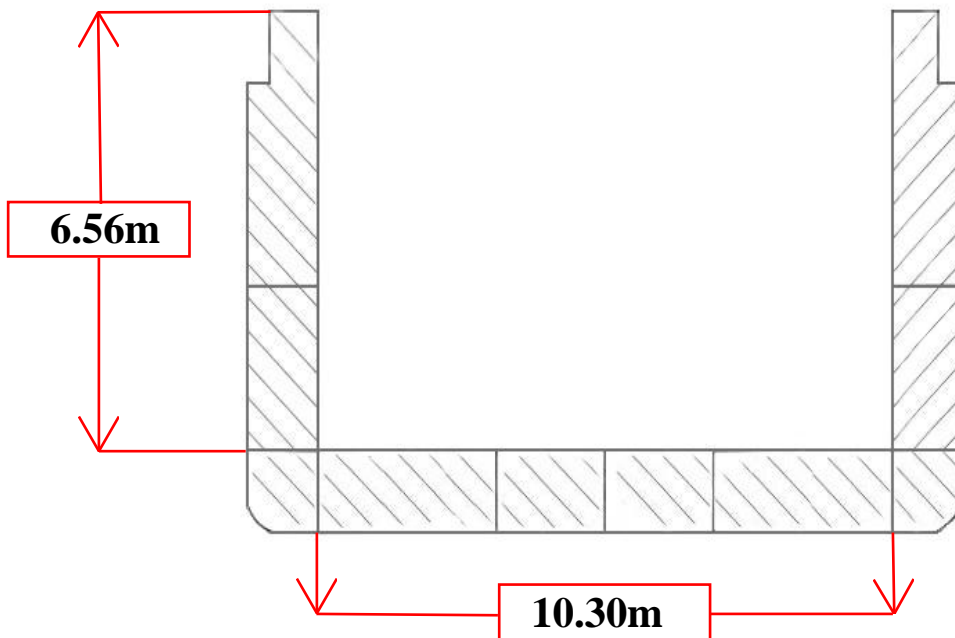

NS DANTE

DWCC 2500 MT

 Tirana - Albania
 info@newshipping.net
 NewShippingSA

 +35542200166
 <http://www.newshipping.net/>
 new.shipping

General

Name:	NS DANTE	Built:	1982
IMO No:	8208878	Call Sign:	HOAD
Flag:	PANAMA	Port of Registry:	PANAMA
Class:	PANAMA SHIPPING REGISTRAR	Type of Vesell:	GENERAL CARGO
DWT/DWCC:	2710MT /2500MT	Summer Draft:	4.75m
GT/NT:	1710MT /917MT	LOA:	80.35m / beam 11.30m / depth 5.40m
Owner/Manager:	DANTE CHARTERING INC DANTE CHARTERING INC	P&I CLUB:	THE LONDON P&I CLUB

Hold/Hatches

1 HATCH:	46.20m x 9.30m
1 HOLD:	54.60m x 9.30m x 6.56m
Grain/Bale:	114 000cft /113 000cft

Pocket Plan

Hold Photos