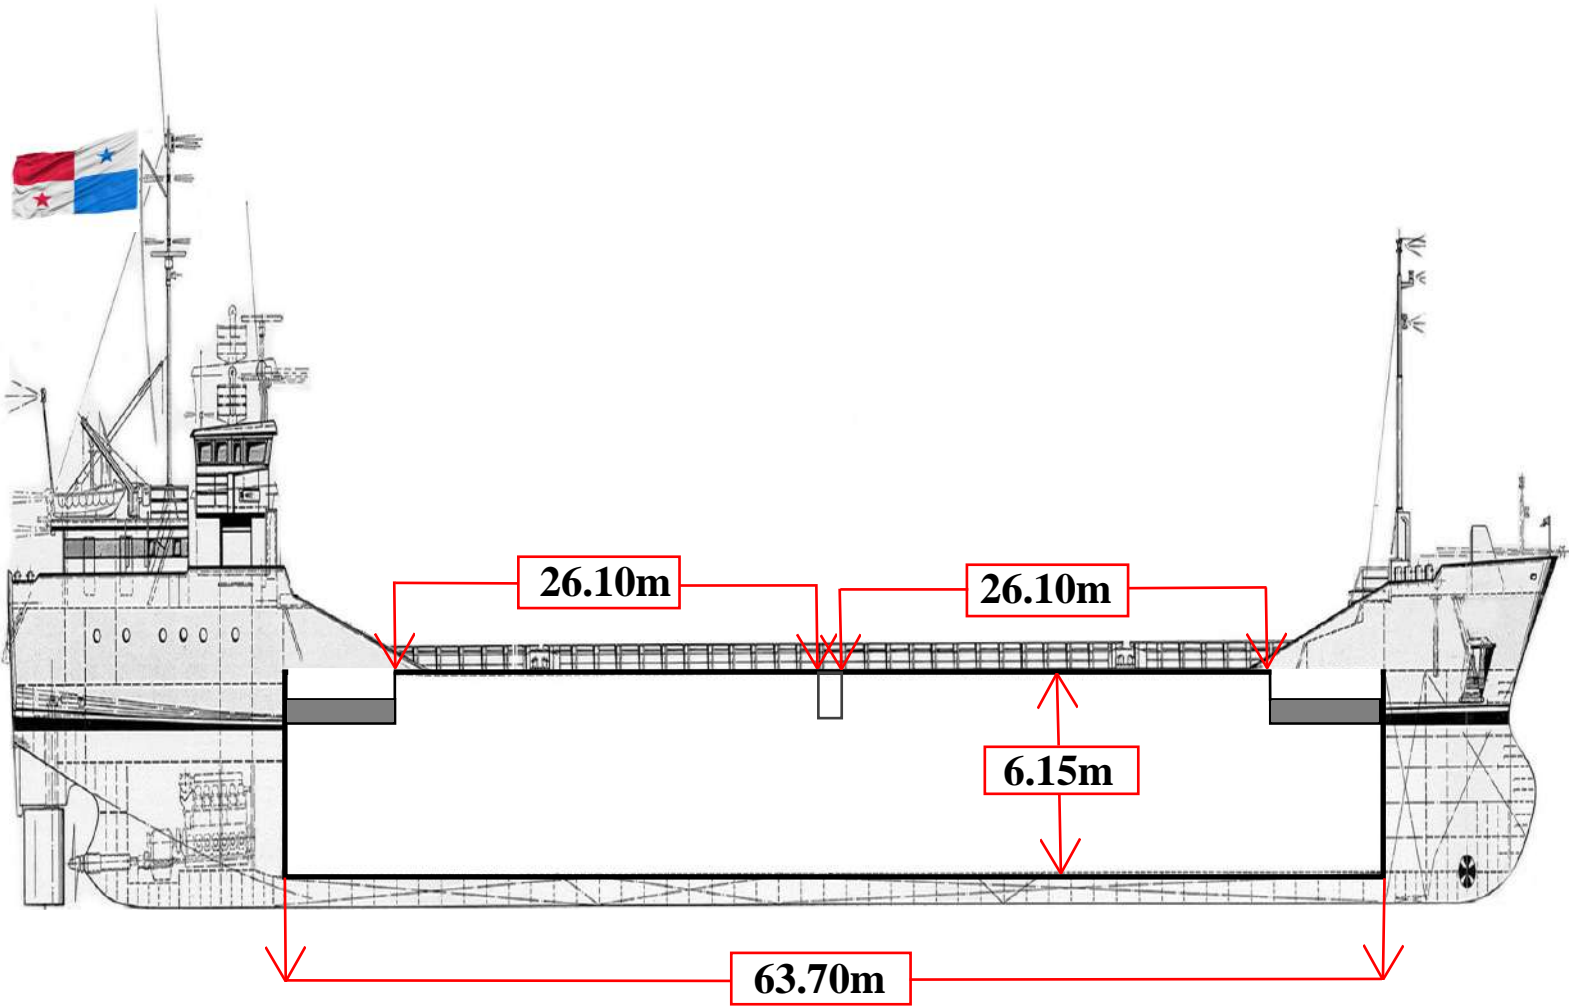

NS EXPLORER

DWCC 3500 MT

 Tirana - Albania
 info@newshipping.net
 NewShippingSA

 +35542200166
 <http://www.newshipping.net/>
 new.shipping

General

Name:	NS EXPLORER	Built:	1993
IMO No:	9048641	Call Sign:	3ECY7
Flag:	PANAMA	Port of Registry:	PANAMA
Class:	PANAMA SHIPPING REGISTRAR	Type of Vesell:	GENERAL CARGO
DWT/DWCC:	3604MT / 3500MT	Summer Draft:	6.93m
GT/NT:	1990MT / 1036MT	LOA:	89.90m / beam 12.85m / depth 6.39m
Owner/Manager:	CONQUEST SHIPTRADE INC	P&I CLUB:	THE LONDON P&I CLUB

Hold/Hatches

2 HATCHES:	26.10m x 10.00m
1 HOLD:	63.70m x 9.97m x 6.15m
Grain/Bale:	134 635 cft / 134 078 cft

Pocket Plan

Hold Photos