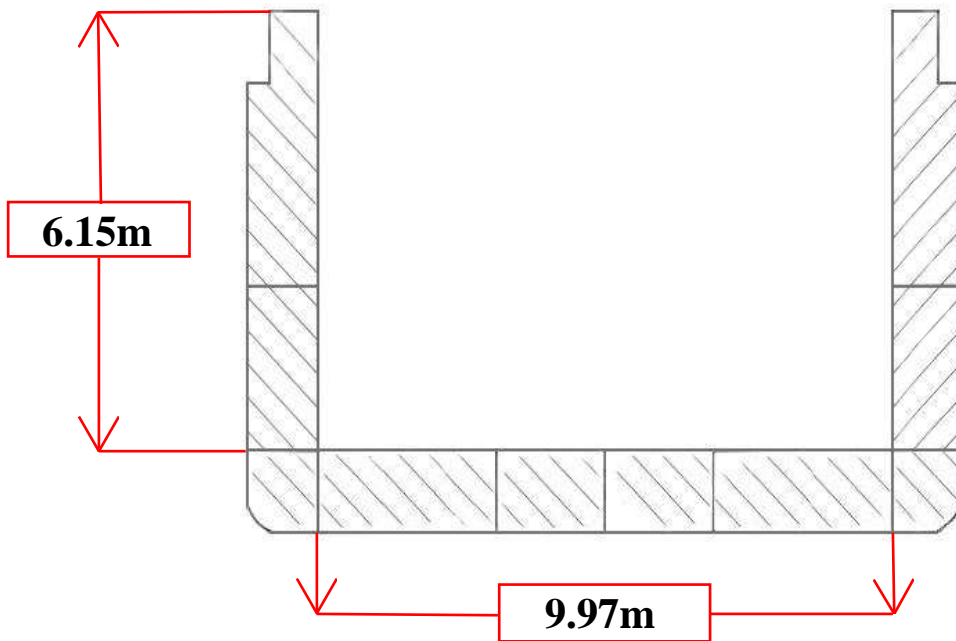

NS EXPLORER

DWCC 3500 MT

 Tirana - Albania
 info@newshipping.net
 NewShippingSA

 +35542200166
 <http://www.newshipping.net/>
 new.shipping

General

Name:	NS EXPLORER	Built:	1993
IMO No:	9048641	Call Sign:	3ECY7
Flag:	PANAMA	Port of Registry:	PANAMA
Class:	PANAMA SHIPPING REGISTRAR	Type of Vesell:	GENERAL CARGO
DWT/DWCC:	3604MT / 3500MT	Summer Draft:	6.93m
GT/NT:	1990MT / 1036MT	LOA:	89.90m / beam 12.85m / depth 6.39m
Owner/Manager:	CONQUEST SHIPTRADE INC	P&I CLUB:	THE LONDON P&I CLUB

Hold/Hatches

2 HATCHES:	26.10m x 10.00m
1 HOLD:	63.70m x 9.97m x 6.15m
Grain/Bale:	134 635 cft / 134 078 cft

Pocket Plan

Hold Photos