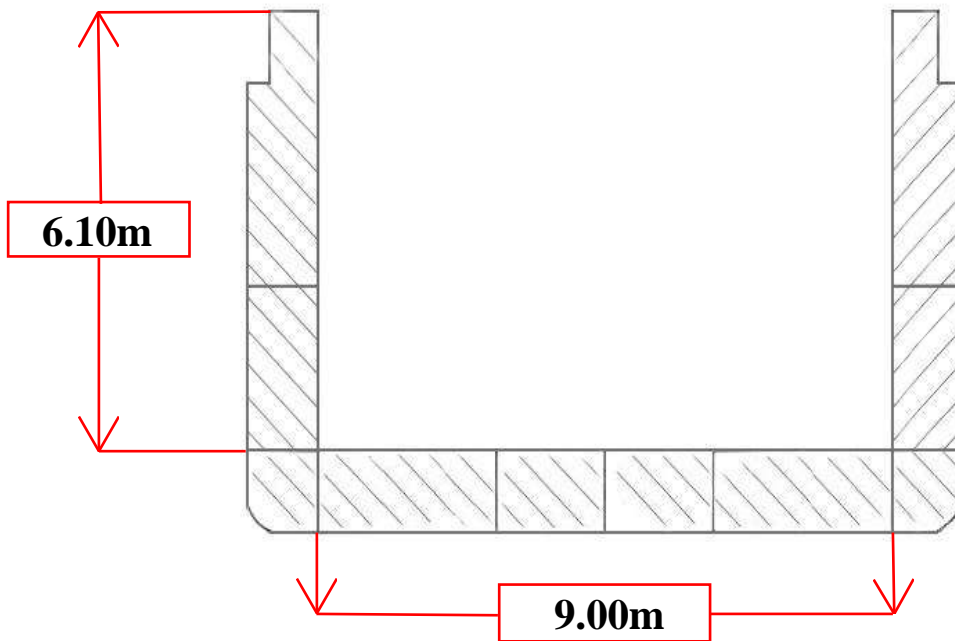

General

Name:	NS HELSE	Built:	1992
IMO No:	9008585	Call Sign:	HO8750
Flag:	PANAMA	Port of Registry:	PANAMA
Class:	PANAMA SHIPPING REGISTRAR	Type of Vesell:	GENERAL CARGO
DWT/DWCC:	2666MT /2520MT	Summer Draft:	4.52m
GT/NT:	1523MT /783MT	LOA:	81.20m / beam 11.39m / depth 5.40m
Owner/Manager:	SERENADE SHIPMANAGEMENT S.A / SERENADE SHIPMANAGEMENT S.A	P&I CLUB:	THE LONDON P&I CLUB

Hold/Hatches

2 HATCHES:	50.40m x 9.00m
1 HOLD:	51.60m x 9.00m x 6.10m
Grain/Bale:	99 693 cft / 98 069cft

Pocket Plan

Hold Photos