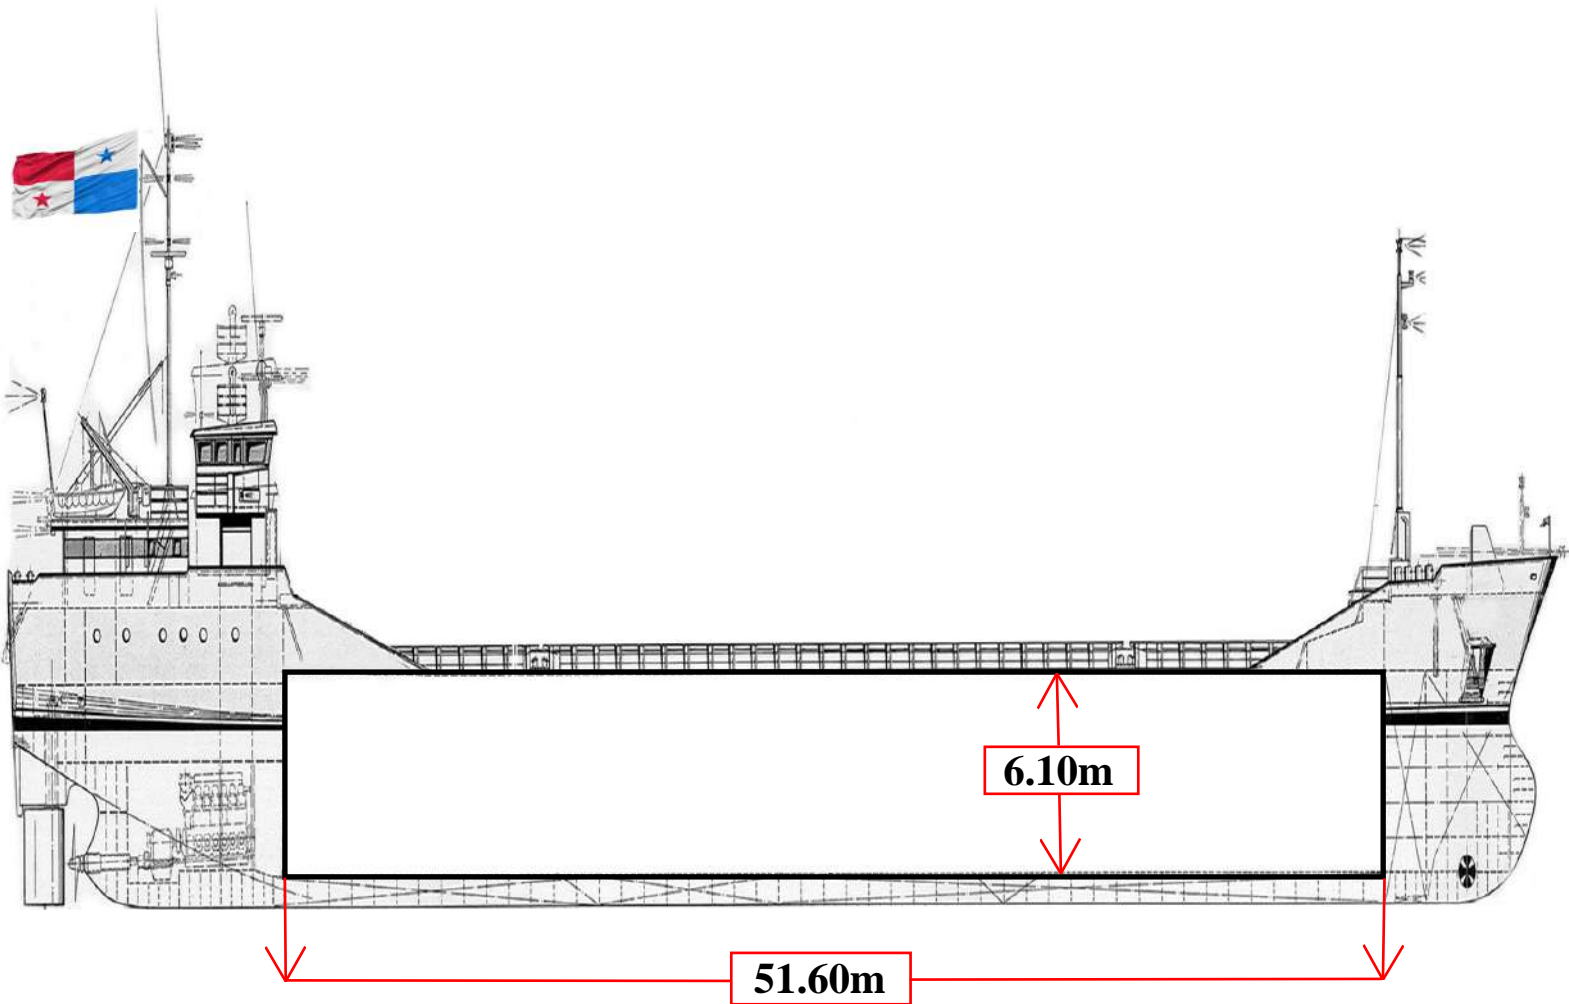

General

Name:	NS HELSE	Built:	1992
IMO No:	9008585	Call Sign:	HO8750
Flag:	PANAMA	Port of Registry:	PANAMA
Class:	PANAMA SHIPPING REGISTRAR	Type of Vesell:	GENERAL CARGO
DWT/DWCC:	2666MT /2520MT	Summer Draft:	4.52m
GT/NT:	1523MT /783MT	LOA:	81.20m / beam 11.39m / depth 5.40m
Owner/Manager:	SERENADE SHIPMANAGEMENT S.A / SERENADE SHIPMANAGEMENT S.A	P&I CLUB:	THE LONDON P&I CLUB

Hold/Hatches

2 HATCHES:	50.40m x 9.00m
1 HOLD:	51.60m x 9.00m x 6.10m
Grain/Bale:	99 693 cft / 98 069cft

Pocket Plan

Hold Photos