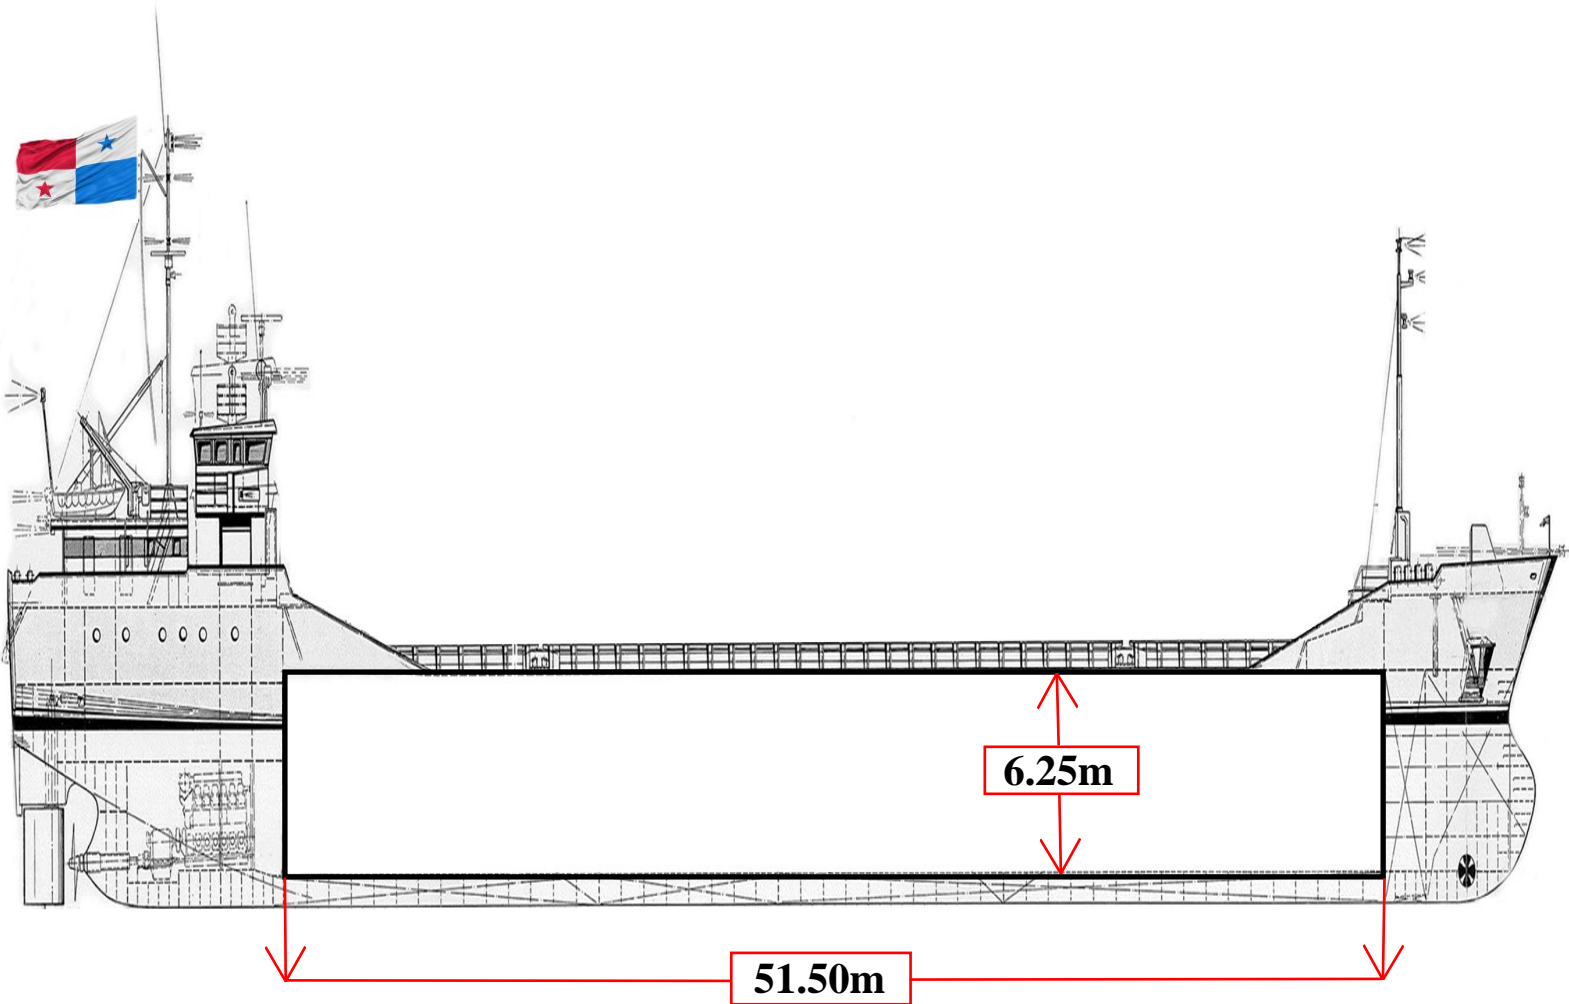

NS KORALLE

DWCC 2450 MT

 Tirana - Albania
 info@newshipping.net
 NewShippingSA

 +35542200166
 <http://www.newshipping.net/>
 new.shipping

General

Name:	NS KORALLE	Built:	1985
IMO No:	8415201	Call Sign:	H9LQ
Flag:	PANAMA	Port of Registry:	PANAMA
Class:	PANAMA SHIPPING REGISTRAR	Type of Vesell:	GENERAL CARGO
DWT/DWCC:	2641MT /2450MT	Summer Draft:	4.53m
GT/NT:	1851MT /945MT	LOA:	80.70m / beam 12.70m / depth 4.61m
Owner/Manager:	CORA NAVIGATION S.A	P&I CLUB:	THE LONDON P&I CLUB

Hold/Hatches

1 HATCH:	50.40m x 9.00m
1 HOLD:	51.50m x 10.15m x 6.25m
Grain/Bale:	112 000cft

Pocket Plan

Hold Photos