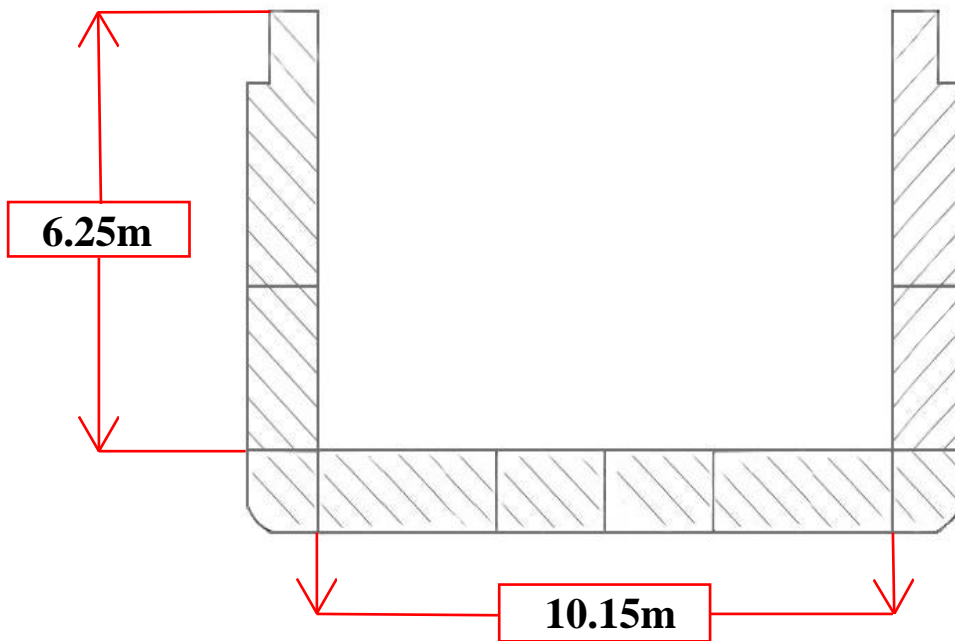

NS KORALLE

DWCC 2450 MT

 Tirana - Albania
 info@newshipping.net
 NewShippingSA

 +35542200166
 <http://www.newshipping.net/>
 new.shipping

General

Name:	NS KORALLE	Built:	1985
IMO No:	8415201	Call Sign:	H9LQ
Flag:	PANAMA	Port of Registry:	PANAMA
Class:	PANAMA SHIPPING REGISTRAR	Type of Vesell:	GENERAL CARGO
DWT/DWCC:	2641MT /2450MT	Summer Draft:	4.53m
GT/NT:	1851MT /945MT	LOA:	80.70m / beam 12.70m / depth 4.61m
Owner/Manager:	CORA NAVIGATION S.A	P&I CLUB:	THE LONDON P&I CLUB

Hold/Hatches

1 HATCH:	50.40m x 9.00m
1 HOLD:	51.50m x 10.15m x 6.25m
Grain/Bale:	112 000cft

Pocket Plan

Hold Photos