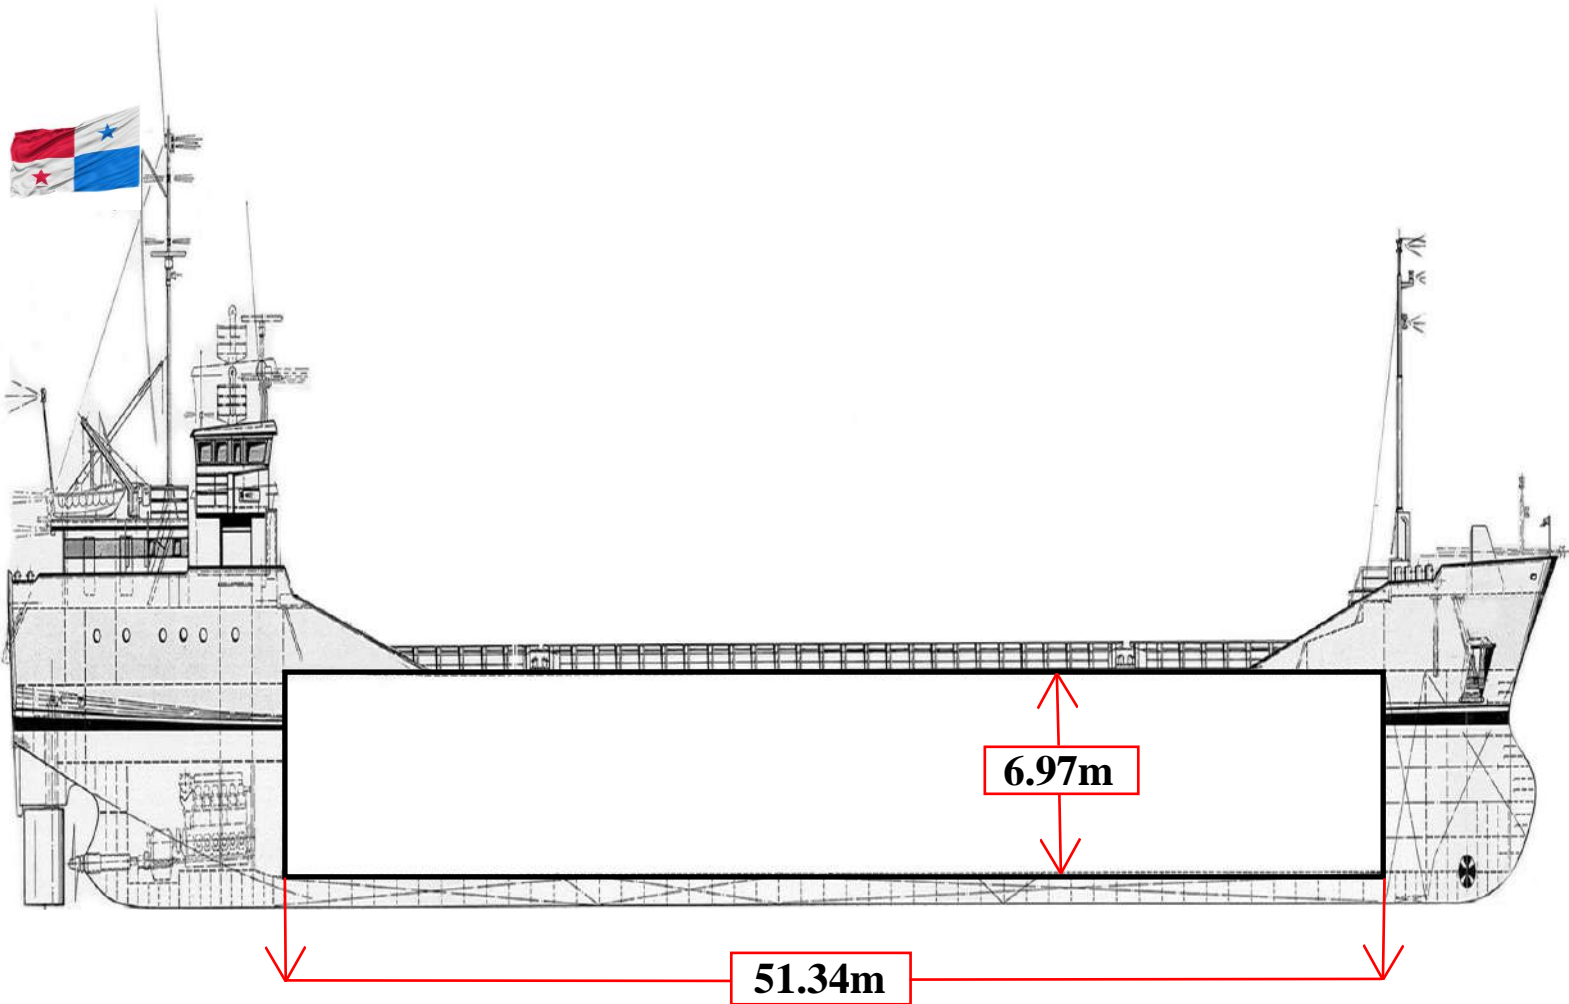

NS SABINA

DWCC 3050 MT

 Tirana - Albania
 info@newshipping.net
 NewShippingSA

 +35542200166
 <http://www.newshipping.net/>
 new.shipping

General

Name:	NS SABINA	Built:	1986
IMO No:	86166635	Call Sign:	3EEP8
Flag:	PANAMA	Port of Registry:	PANAMA
Class:	PANAMA SHIPPING REGISTRAR	Type of Vesell:	GENERAL CARGO
DWT/DWCC:	3200MT /3050MT	Summer Draft:	4.50m
GT/NT:	2006MT /1096MT	LOA:	81.86m / beam 12.60m / depth 6.00m
Owner/Manager:	MOTEGA SHIPTRADE LIMITED	P&I CLUB:	THE LONDON P&I CLUB

Hold/Hatches

1 HATCH:	51.34m x 10.15m
1 HOLD:	51.34m x 10.15m x 6.97m
Grain/Bale:	130 572 cft / 130 378 cft

Pocket Plan

Hold Photos