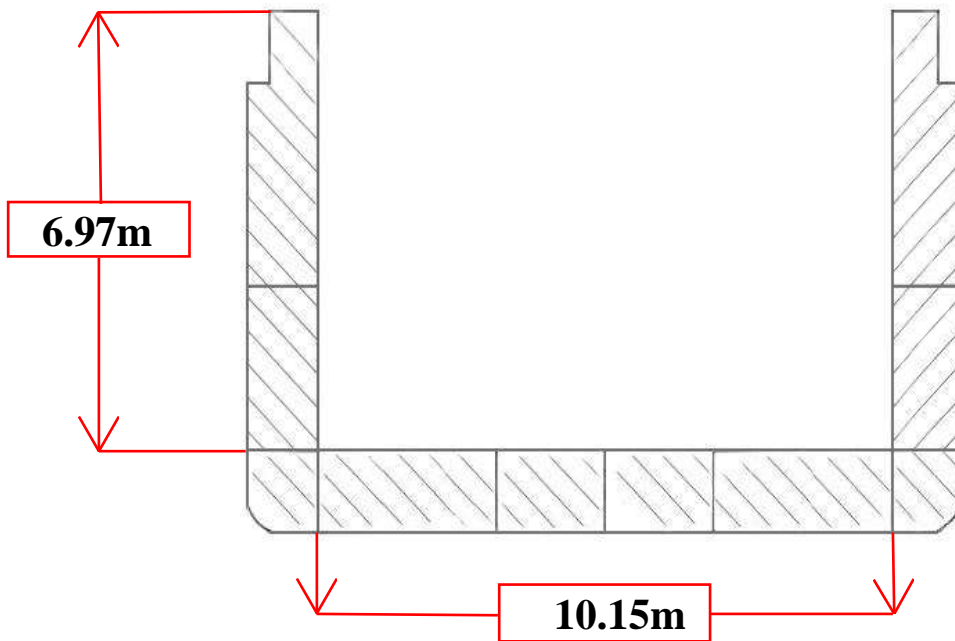

NS SABINA

DWCC 3050 MT

 Tirana - Albania
 info@newshipping.net
 NewShippingSA

 +35542200166
 <http://www.newshipping.net/>
 new.shipping

General

Name:	NS SABINA	Built:	1986
IMO No:	86166635	Call Sign:	3EEP8
Flag:	PANAMA	Port of Registry:	PANAMA
Class:	PANAMA SHIPPING REGISTRAR	Type of Vesell:	GENERAL CARGO
DWT/DWCC:	3200MT /3050MT	Summer Draft:	4.50m
GT/NT:	2006MT /1096MT	LOA:	81.86m / beam 12.60m / depth 6.00m
Owner/Manager:	MOTEGA SHIPTRADE LIMITED	P&I CLUB:	THE LONDON P&I CLUB

Hold/Hatches

1 HATCH:	51.34m x 10.15m
1 HOLD:	51.34m x 10.15m x 6.97m
Grain/Bale:	130 572 cft / 130 378 cft

Pocket Plan

Hold Photos