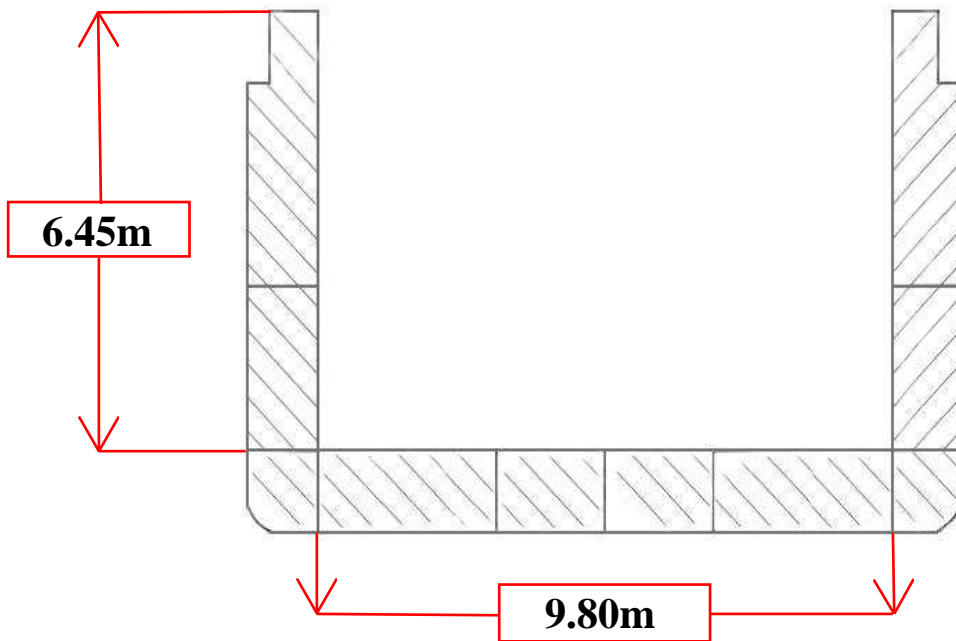

NS TERA

DWCC 3100 MT

 Tirana - Albania
 info@newshipping.net
 NewShippingSA

 +35542200166
 <http://www.newshipping.net/>
 new.shipping

General

Name:	NS TERA	Built:	1985
IMO No:	8411566	Call Sign:	3FC17
Flag:	PANAMA	Port of Registry:	PANAMA
Class:	PANAMA SHIPPING REGISTRAR	Type of Vesell:	GENERAL CARGO
DWT/DWCC:	3300MT / 3100MT	Summer Draft:	4.95m
GT/NT:	1861MT / 1024MT	LOA:	91.12m / beam 11.30m / depth 5.80m
Owner/Manager:	SOLID NAVIGATION INC SOLID NAVIGATION INC	P&I CLUB:	THE LONDON P&I CLUB

Hold/Hatches

1 HATCH:	52.20m x 9.80m
1 HOLD:	60.20m x 9.80m x 6.45m
Grain/Bale:	125 433 cft / 123 164 cft

Pocket Plan

Hold Photos