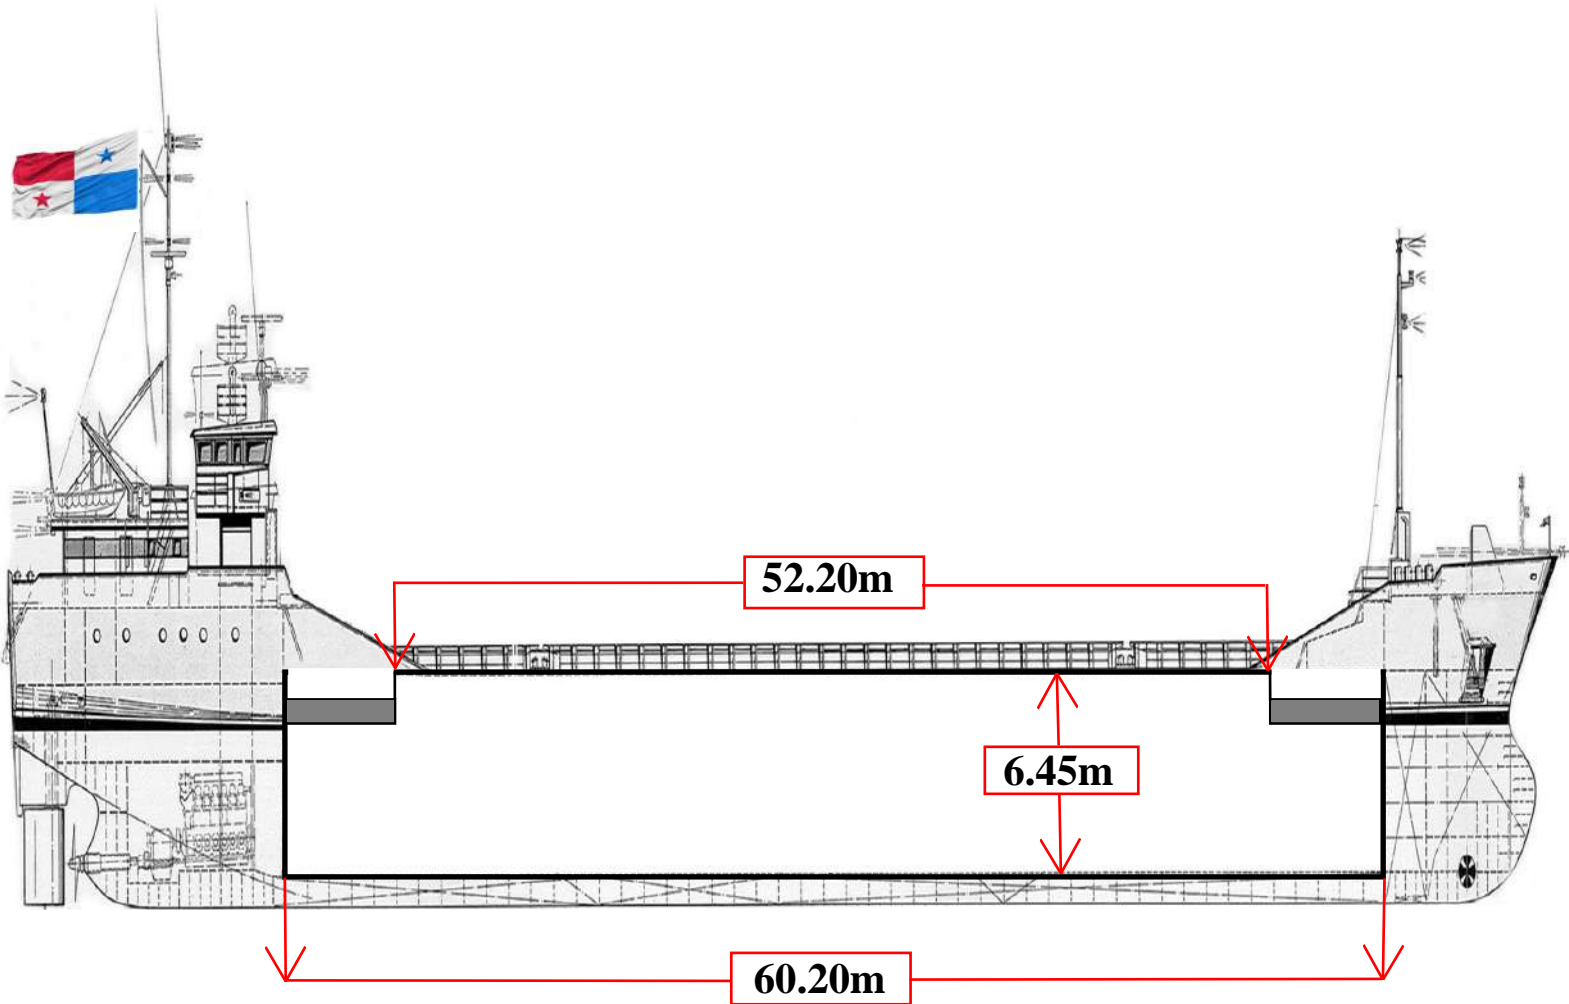

NS TERA

DWCC 3100 MT

 Tirana - Albania
 info@newshipping.net
 NewShippingSA

 +35542200166
 <http://www.newshipping.net/>
 new.shipping

General

Name:	NS TERA	Built:	1985
IMO No:	8411566	Call Sign:	3FC17
Flag:	PANAMA	Port of Registry:	PANAMA
Class:	PANAMA SHIPPING REGISTRAR	Type of Vesell:	GENERAL CARGO
DWT/DWCC:	3300MT / 3100MT	Summer Draft:	4.95m
GT/NT:	1861MT / 1024MT	LOA:	91.12m / beam 11.30m / depth 5.80m
Owner/Manager:	SOLID NAVIGATION INC SOLID NAVIGATION INC	P&I CLUB:	THE LONDON P&I CLUB

Hold/Hatches

1 HATCH:	52.20m x 9.80m
1 HOLD:	60.20m x 9.80m x 6.45m
Grain/Bale:	125 433 cft / 123 164 cft

Pocket Plan

Hold Photos