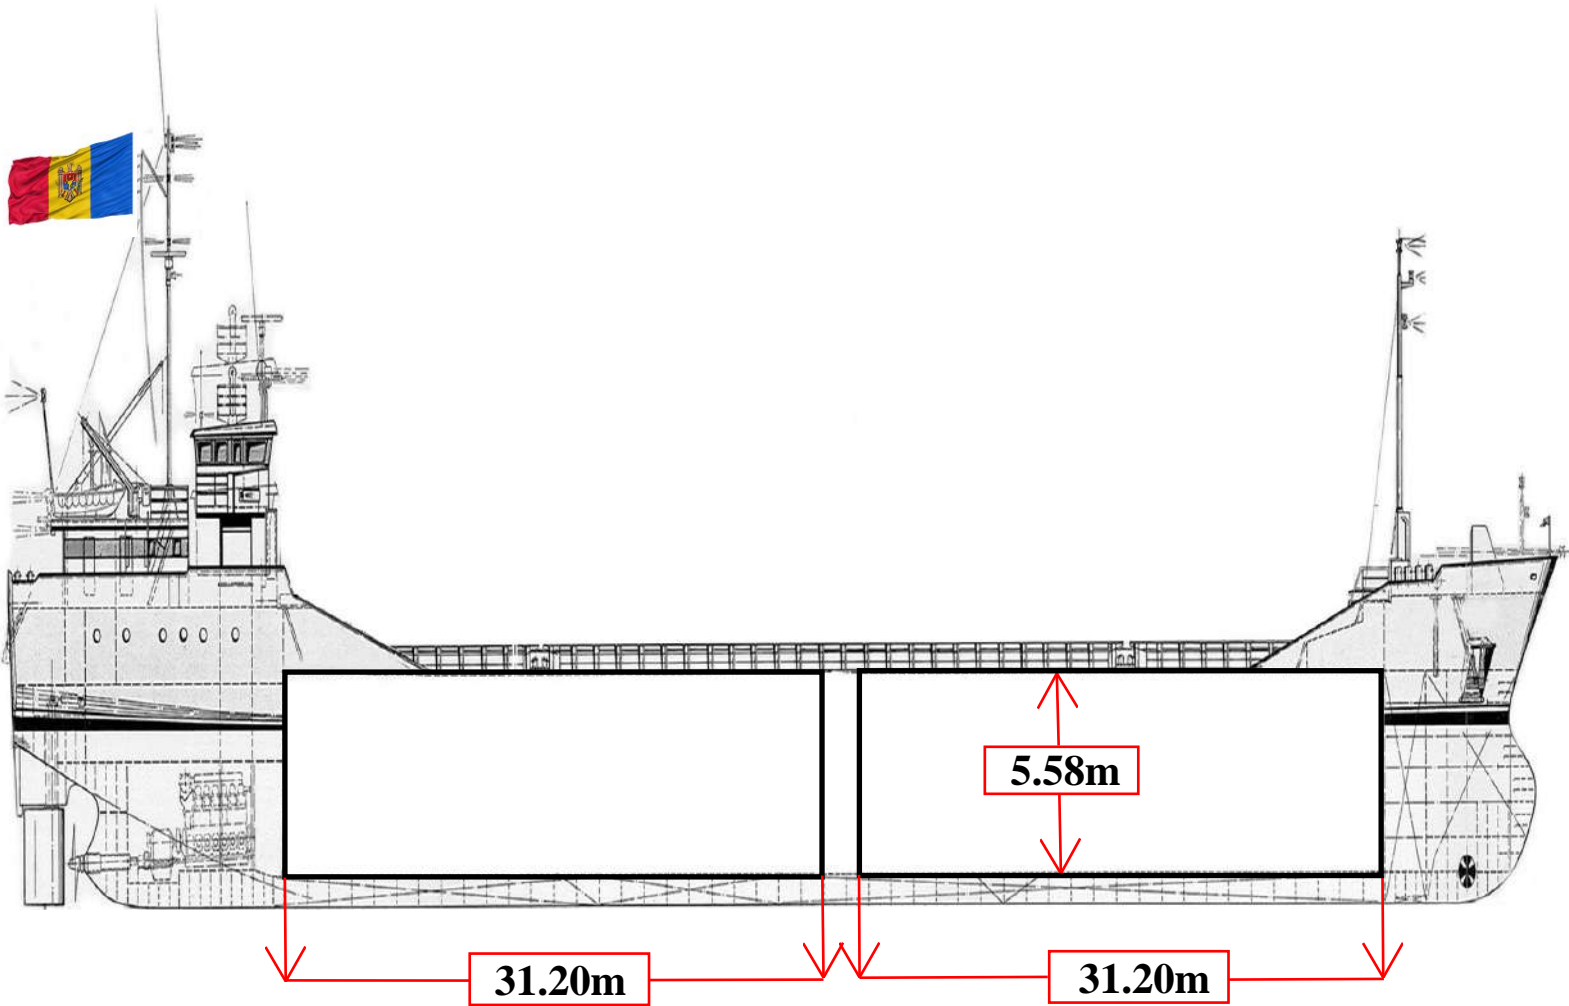

TITAN

DWCC 2500 MT

 Tirana - Albania
 info@newshipping.net
 NewShippingSA

 +35542200166
 <http://www.newshipping.net/>
 new.shipping

General

Name:	TITAN	Built:	1986
IMO No:	841675	Call Sign:	ERZE
Flag:	MOLDOVA	Port of Registry:	GIURGIULESTI
Class:	MBS	Type of Vesell:	GENERAL CARGO
DWT/DWCC:	2600MT / 2500MT	Summer Draft:	4.16m
GT/NT:	1543MT / 860MT	LOA:	87.66m / beam 11.10m / depth 5.21m
Owner/Manager:	TITAN SHIPHOLDING S.A MARSHAL ISLAD	P&I CLUB:	THE LONDON P&I CLUB

Hold/Hatches

2 HATCHES:	31.20m x 8.50m
2 HOLDS:	31.20m x 9.20m x 5.58m
Grain/Bale:	112 583 cft / 111 806 cft

Pocket Plan

Hold Photos