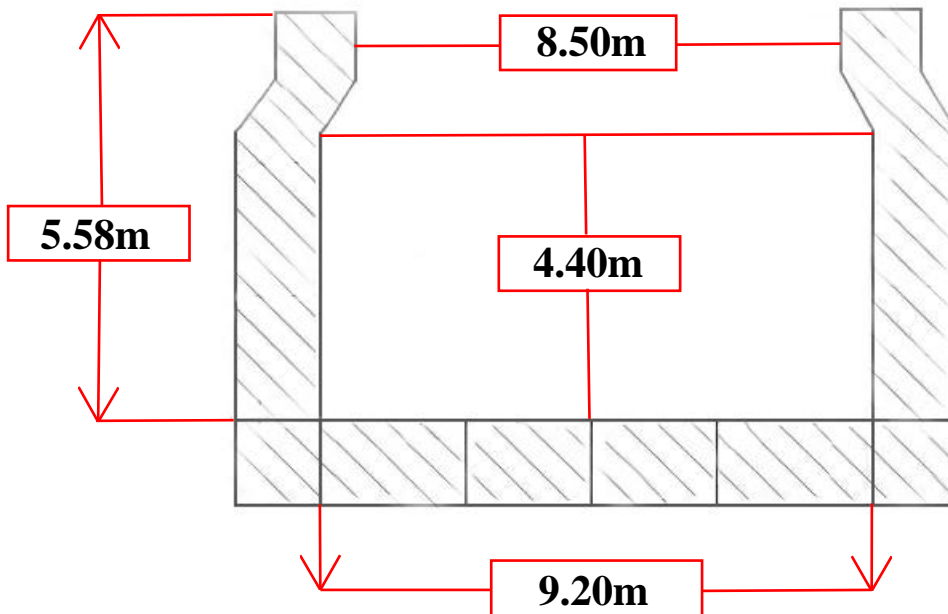

TITAN

DWCC 2500 MT

 Tirana - Albania
 info@newshipping.net
 NewShippingSA

 +35542200166
 <http://www.newshipping.net/>
 new.shipping

General

Name:	TITAN	Built:	1986
IMO No:	841675	Call Sign:	ERZE
Flag:	MOLDOVA	Port of Registry:	GIURGIULESTI
Class:	MBS	Type of Vesell:	GENERAL CARGO
DWT/DWCC:	2600MT / 2500MT	Summer Draft:	4.16m
GT/NT:	1543MT / 860MT	LOA:	87.66m / beam 11.10m / depth 5.21m
Owner/Manager:	TITAN SHIPHOLDING S.A MARSHAL ISLAD	P&I CLUB:	THE LONDON P&I CLUB

Hold/Hatches

2 HATCHES:	31.20m x 8.50m
2 HOLDS:	31.20m x 9.20m x 5.58m
Grain/Bale:	112 583 cft / 111 806 cft

Pocket Plan

Hold Photos