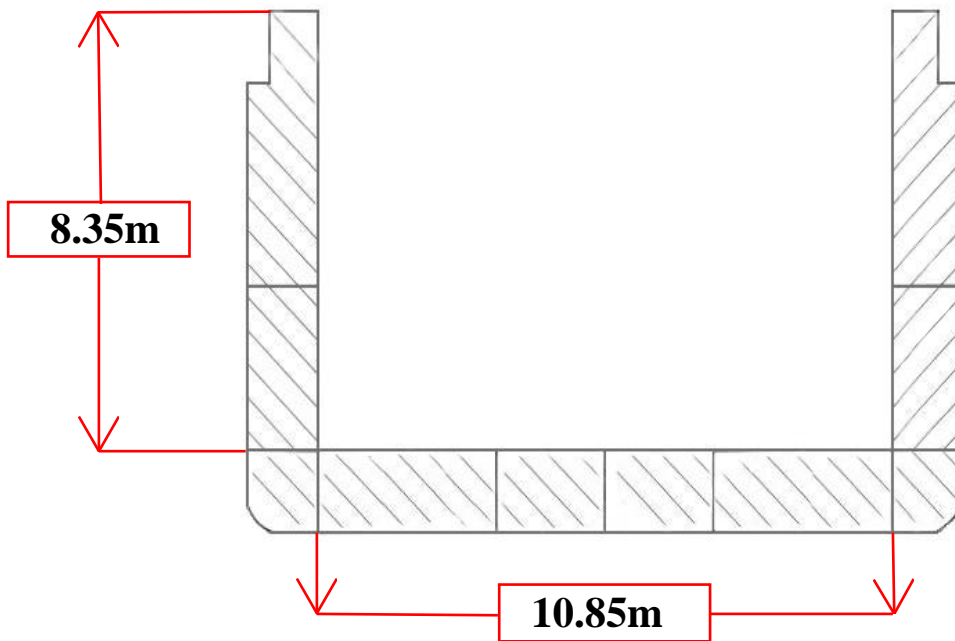

NS SPIRIT

DWCC 4400 MT

 Tirana - Albania
 info@newshipping.net
 NewShippingSA

 +35542200166
 <http://www.newshipping.net/>
 new.shipping

General

Name:	NS SPIRIT	Built:	1994
IMO No:	9088263	Call Sign:	ER2658
Flag:	MOLDOVA	Port of Registry:	GIURGIULESTI
Class:	MBS	Type of Vesell:	GENERAL CARGO
DWT/DWCC:	4600MT / 4400MT	Summer Draft:	6.13m
GT/NT:	2650MT / 1587MT	LOA:	89.56m / beam 13.22m / depth 7.10m
Owner/Manager:	NS SPIRIT SHIPHOLDING LTD	P&I CLUB:	THE LONDON P&I CLUB

Hold/Hatches

1 HATCH:	63.70m x 10.85m
1 HOLD:	63.70m x 10.85m x 8.35m
Grain/Bale:	202 000 cft

Pocket Plan

Hold Photos