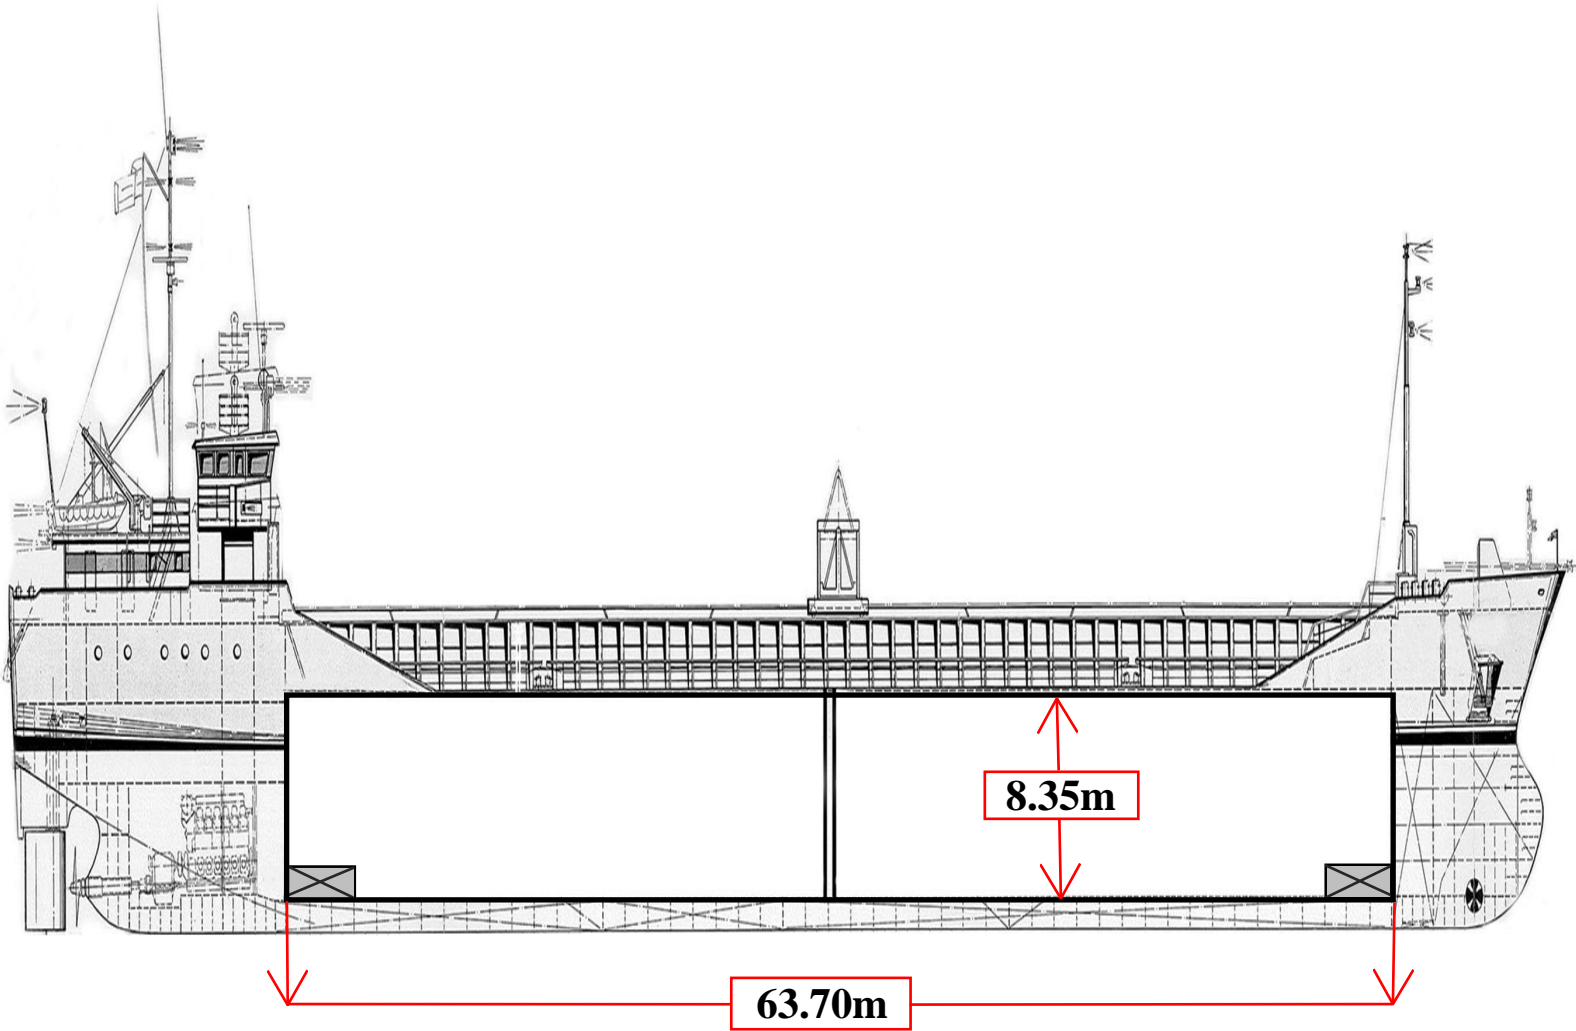

NS SPIRIT

DWCC 4400 MT

 Tirana - Albania
 info@newshipping.net
 NewShippingSA

 +35542200166
 <http://www.newshipping.net/>
 new.shipping

General

Name:	NS SPIRIT	Built:	1994
IMO No:	9088263	Call Sign:	ER2658
Flag:	MOLDOVA	Port of Registry:	GIURGIULESTI
Class:	MBS	Type of Vesell:	GENERAL CARGO
DWT/DWCC:	4600MT / 4400MT	Summer Draft:	6.13m
GT/NT:	2650MT / 1587MT	LOA:	89.56m / beam 13.22m / depth 7.10m
Owner/Manager:	NS SPIRIT SHIPHOLDING LTD	P&I CLUB:	THE LONDON P&I CLUB

Hold/Hatches

1 HATCH:	63.70m x 10.85m
1 HOLD:	63.70m x 10.85m x 8.35m
Grain/Bale:	202 000 cft

Pocket Plan

Hold Photos