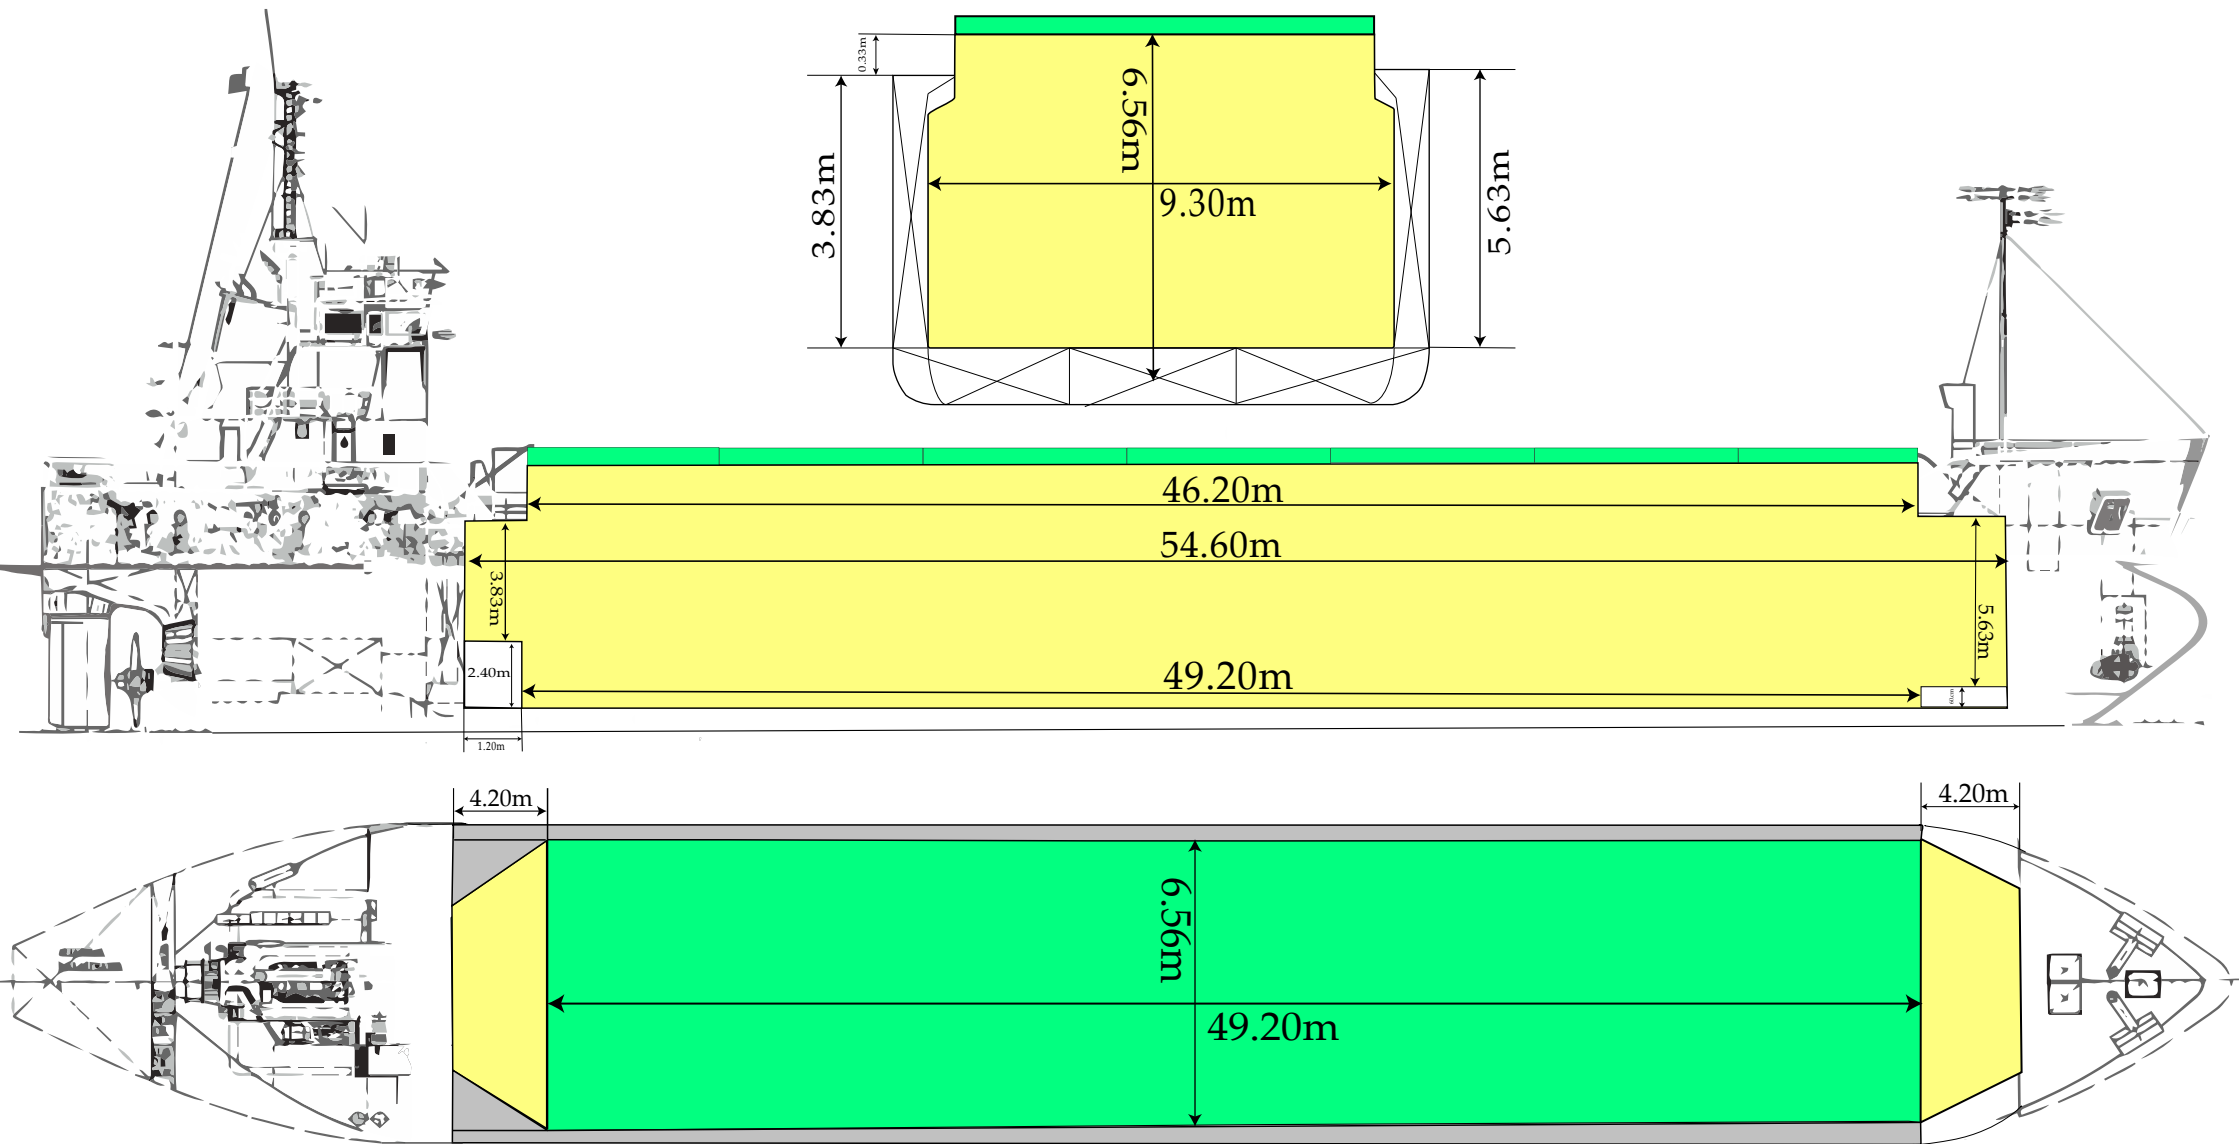

NS DANTE

DWCC 2500 MT

 Tirana - Albania
 info@newshipping.net
 NewShippingSA

 +35542200166
 <http://www.newshipping.net/>
 new.shipping

General

Name:	NS DANTE	Built:	1982
IMO No:	8208878	Call Sign:	HOAD
Flag:	PANAMA	Port of Registry:	PANAMA
Class:	PANAMA SHIPPING REGISTRAR	Type of Vesell:	GENERAL CARGO
DWT/DWCC:	2710MT /2500MT	Summer Draft:	4.75m
GT/NT:	1710MT /917MT	LOA:	80.35m / beam 11.30m / depth 5.40m
Owner/Manager:	DANTE CHARTERING INC DANTE CHARTERING INC	P&I CLUB:	THE LONDON P&I CLUB

Hold/Hatches

1 HATCH:	46.20m x 9.30m
1 HOLD:	54.60m x 9.30m x 6.56m
Grain/Bale:	114 000cft /113 000cft

POCKET PLAN
NS DANTE

Hold Photos