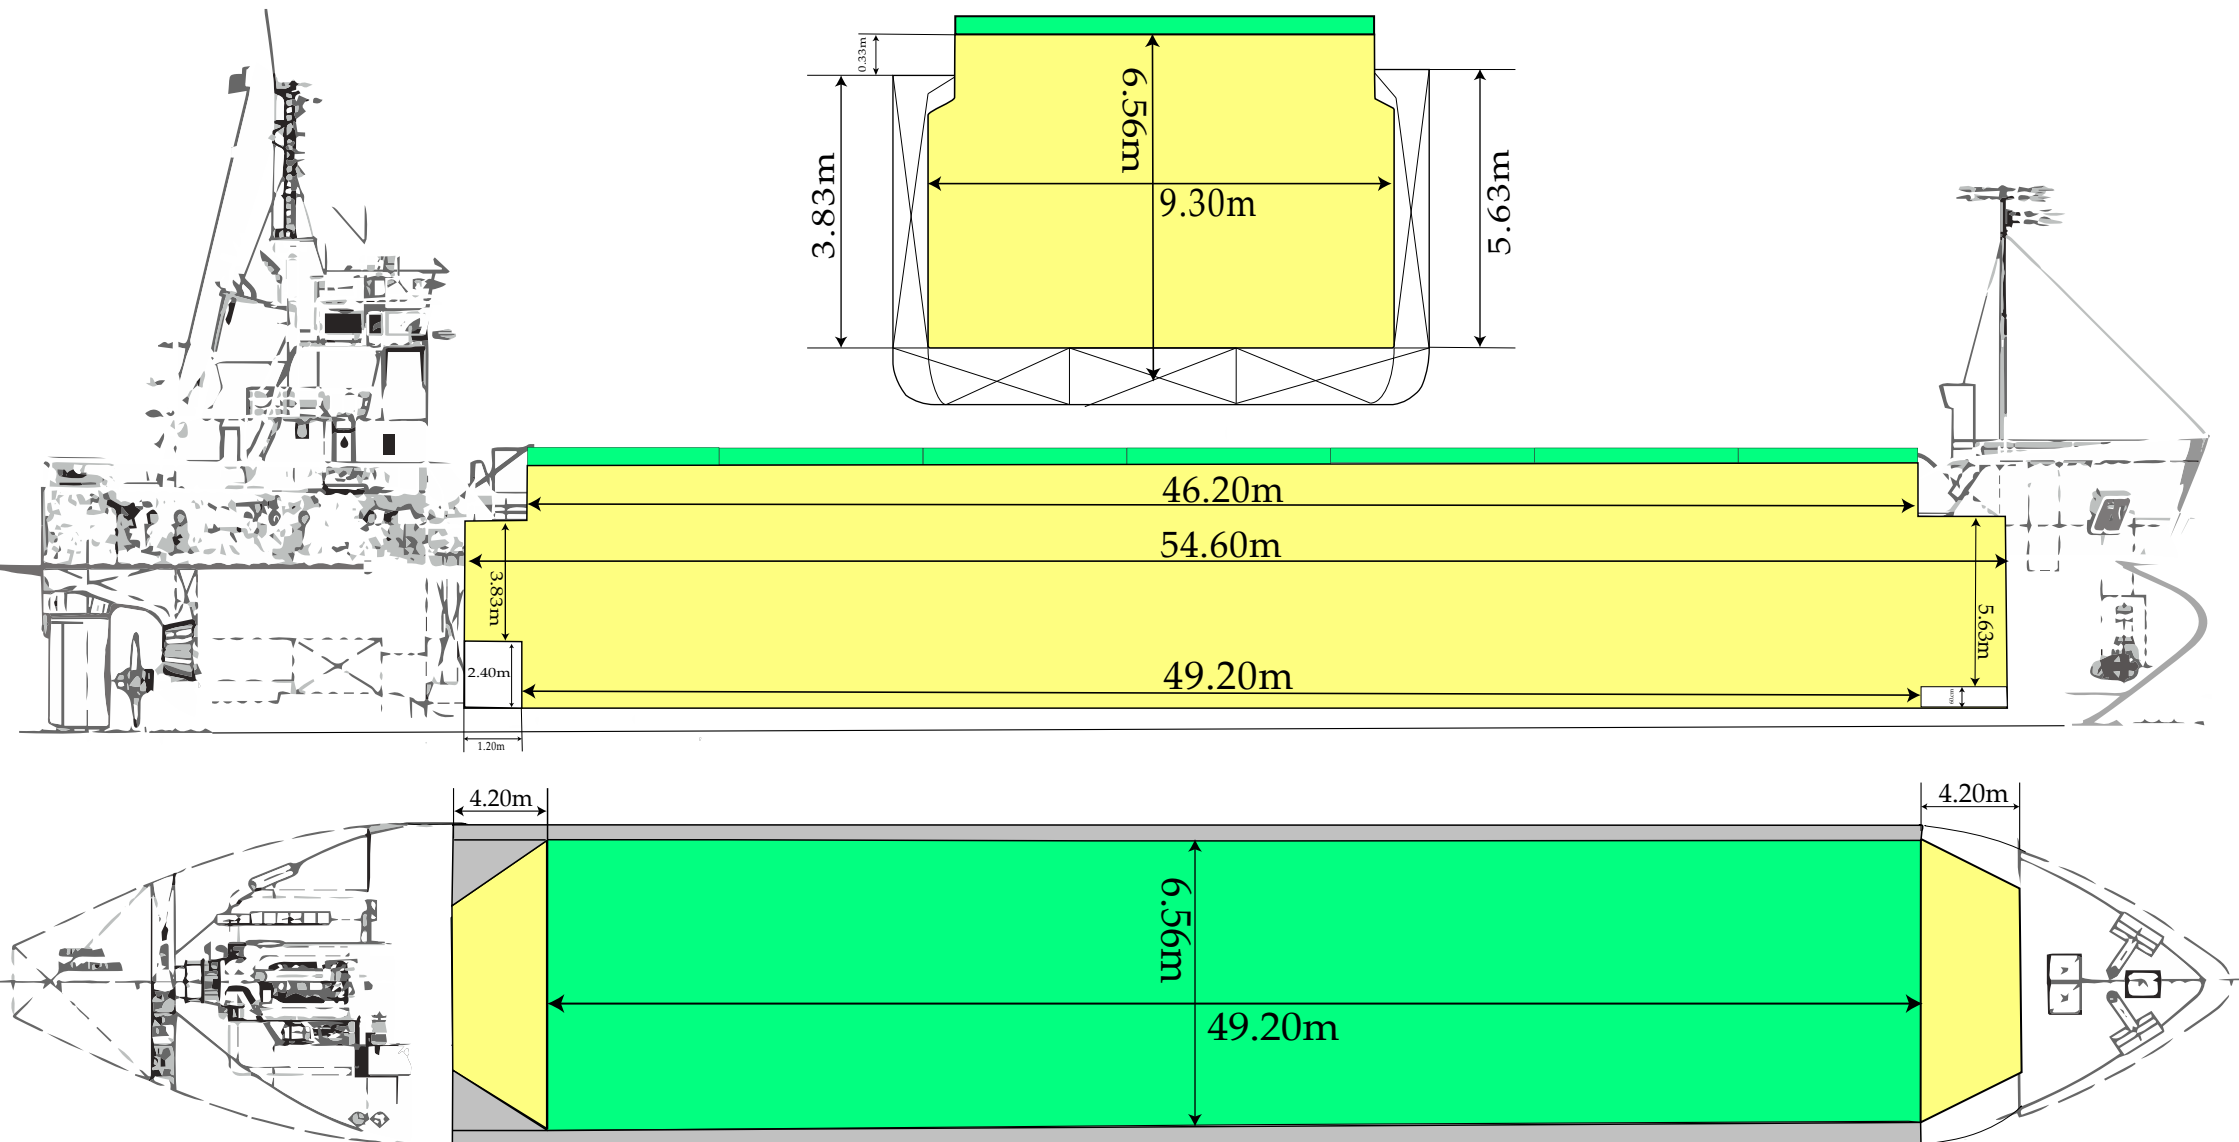

NS DANTE

DWCC 2500 MT

 Tirana - Albania
 info@newshipping.net
 NewShippingSA

 +35542200166
 <http://www.newshipping.net/>
 new.shipping

General

Name:	NS DANTE	Built:	1982
IMO No:	8208878	Call Sign:	C5J136
Flag:	GAMBIA	Port of Registry:	BANJUL
Class:	ALFA REGISTER OF SHIPPING	Type of Vesell:	GENERAL CARGO
DWT/DWCC:	2710MT /2500MT	Summer Draft:	4.75m
GT/NT:	1710MT /917MT	LOA:	80.35m / beam 11.30m / depth 5.40m
Owner/Manager:	DANTE CHARTERING INC DANTE CHARTERING INC	P&I CLUB:	BRITISH MARINE

Hold/Hatches

1 HATCH:	46.20m x 9.30m
1 HOLD:	54.60m x 9.30m x 6.56m
Grain/Bale:	114 000cft /113 000cft

POCKET PLAN
NS DANTE

Hold Photos