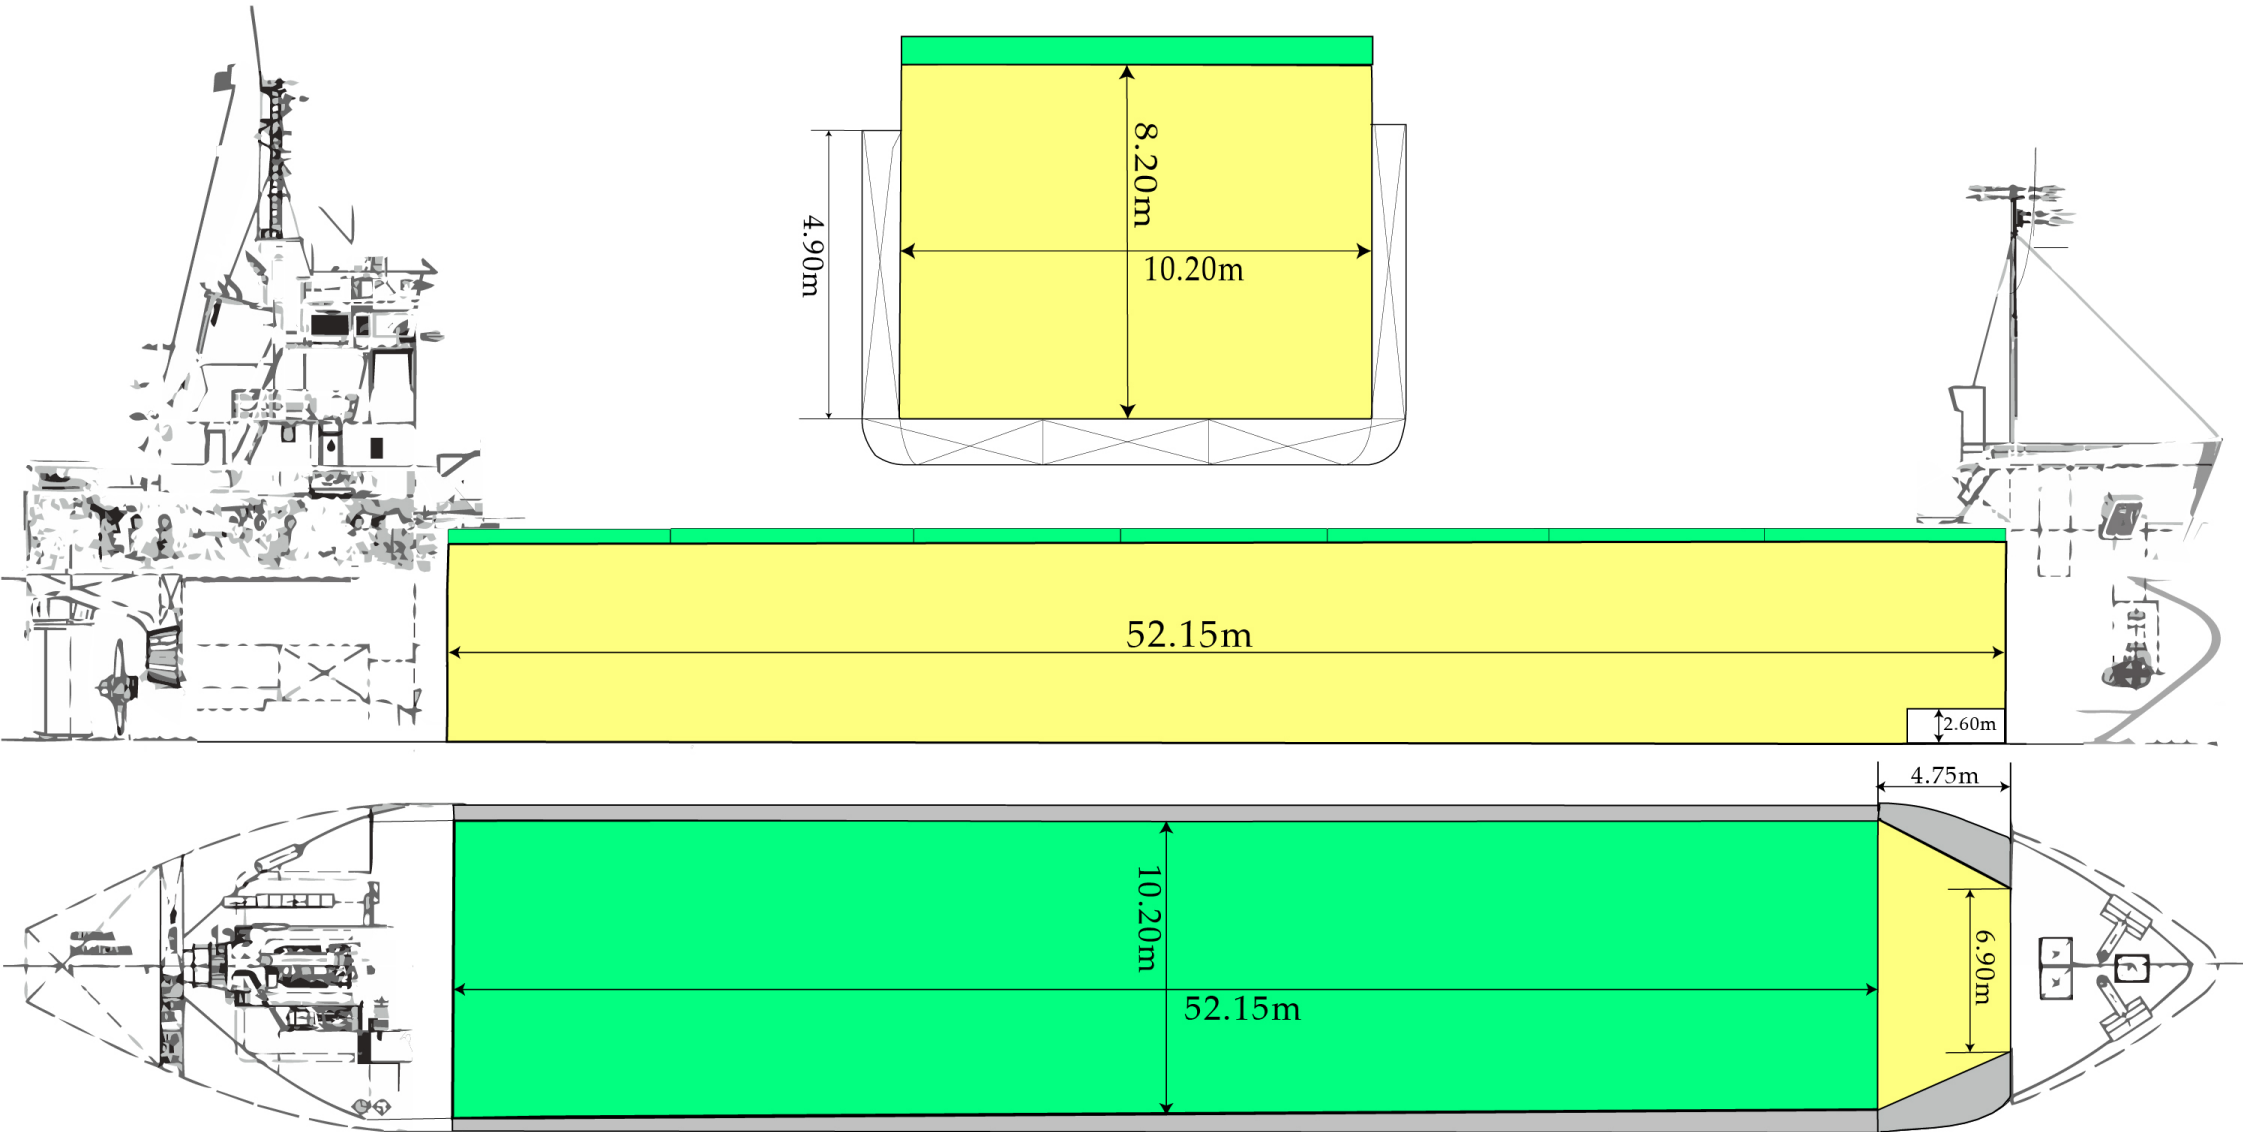

NS MOSVIK

DWCC 3400MT

 Tirana - Albania
 info@newshipping.net
 NewShippingSA

 +35542200166
 <http://www.newshipping.net/>
 new.shipping

General

Name:	NS MOSVIK	Built:	1987
IMO No:	8710998	Call Sign:	3EPJ5
Flag:	PANAMA	Port of Registry:	PANAMA
Class:	PSR	Type of Vesell:	GENERAL CARGO
DWT/DWCC:	3700MT/3400MT	Summer Draft:	5.80m
GT/NT:	2236MT /1020MT	LOA:	82.30m / beam 12.50m/depth 7.20m
Owner/Manager:	VYTHOS MARITIME INC VYTHOS MARITIME INC	P&I CLUB:	BRITISH MARINE

Hold/Hatches

1 HATCHE:	52.15m x 10.20m
1 HOLD:	52.15m x 10.20m x 8.20m
Grain/Bale:	153 431 cbf /153 381 cbf

POCKET PLAN
NS MOSVIK

Hold Photos