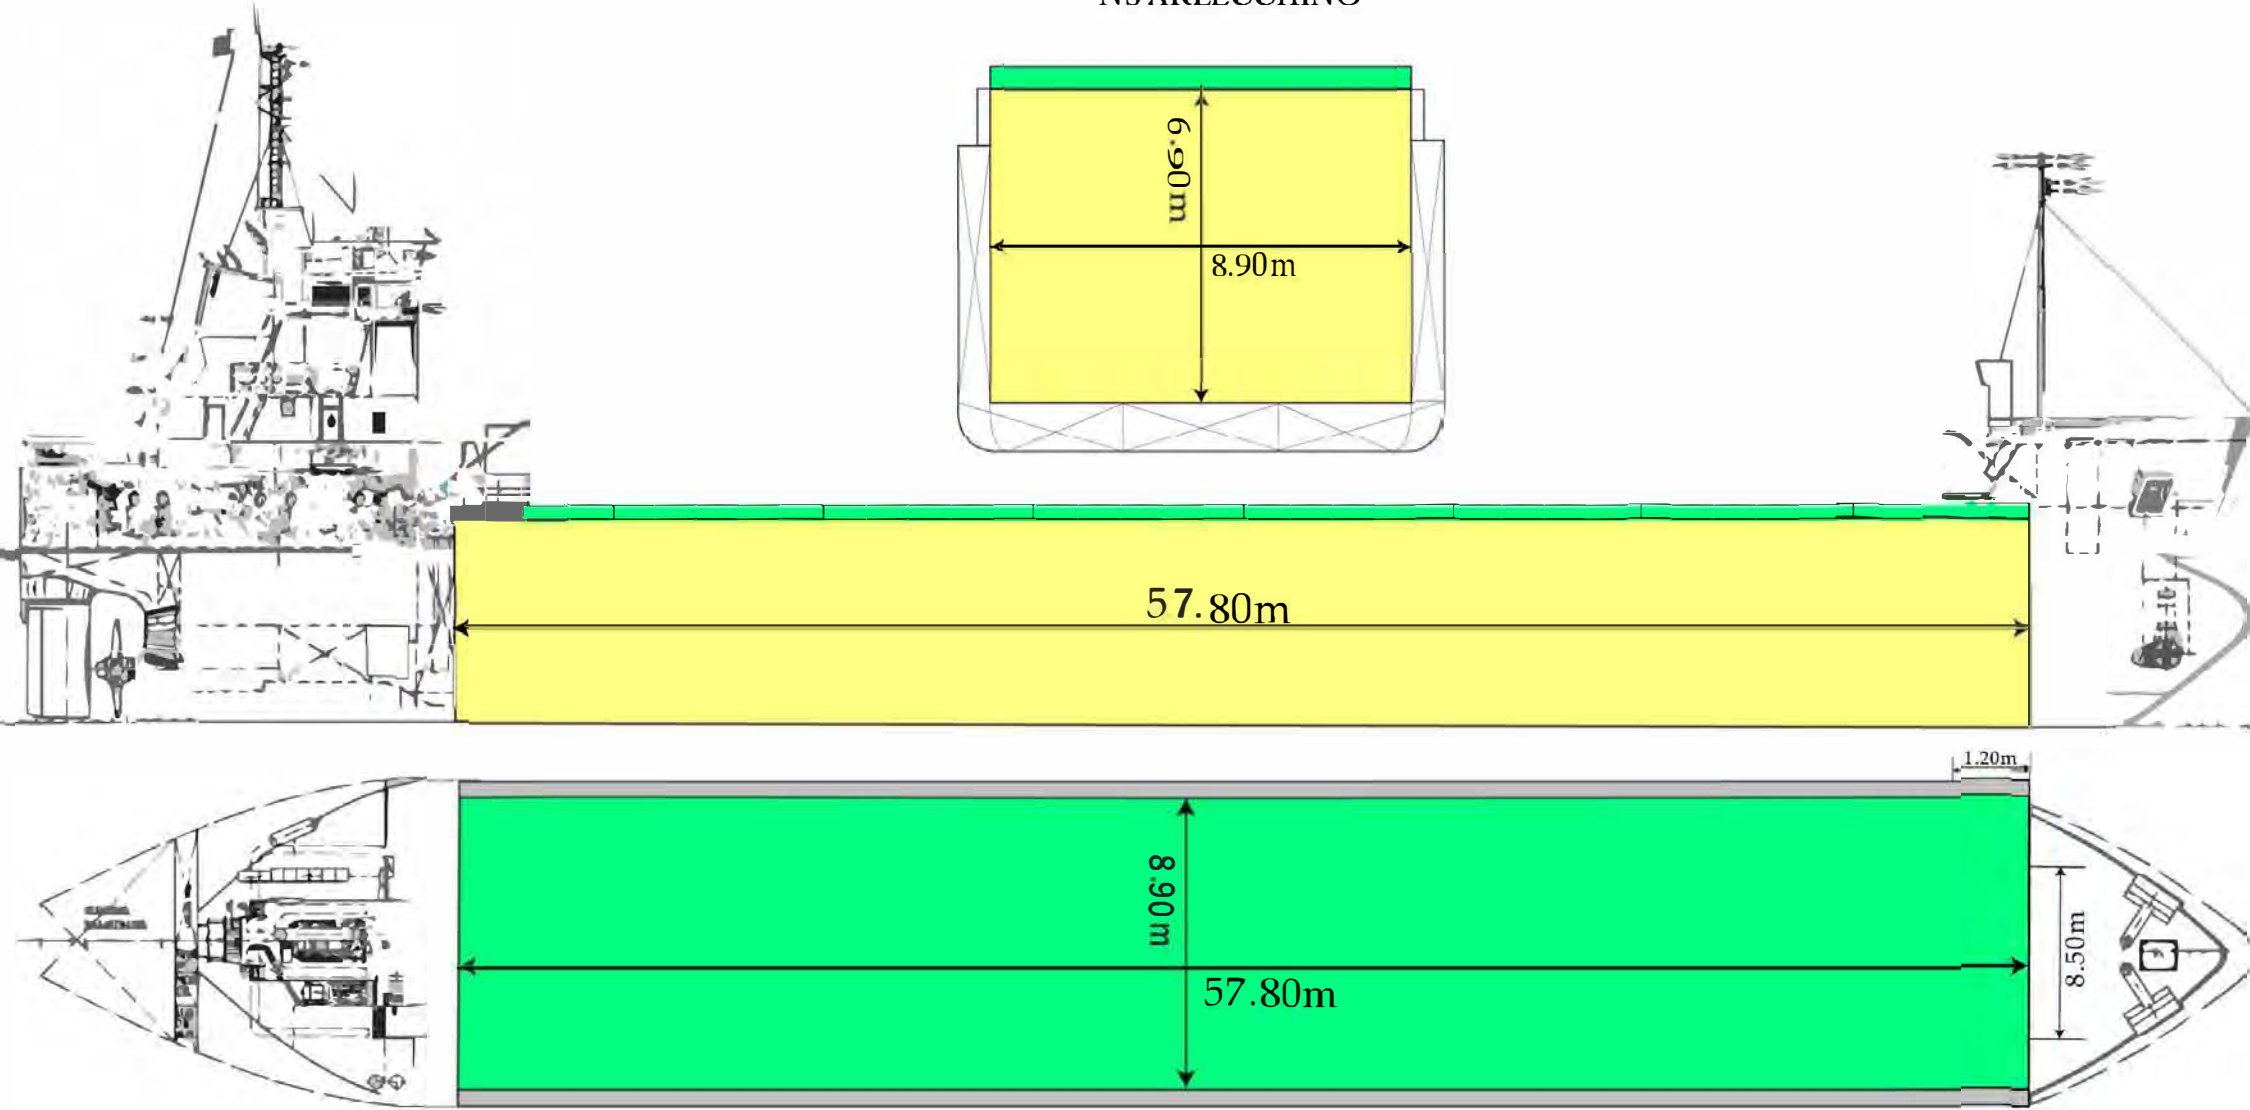

NS ARLECCHINO

DWCC 2650 MT

 Tirana - Albania
 info@newshipping.net
 NewShippingSA

 +35542200166
 <http://www.newshipping.net/>
 new.shipping

General

Name:	NS ARLECCHINO	Built:	1995
IMO No:	9117973	Call Sign:	V3NU2
Flag:	BELIZE	Port of Registry:	BELIZE
Class:	ARS	Type of Vessel:	GENERAL CARGO
DWAT/DWCC:	2790MT /2650MT	Summer Draft:	4.80m
GT/NT:	1682MT /957MT	LOA:	81.70m / beamm11.00m /depth 5.70m
Owner/Manager:	PELAGOS MARINE S.A PELAGOS MARINE S.A	P&I CLUB:	TURK P&I

Hold/Hatches

1 HATCH:	57.80m x 8.90m
1 HOLD:	57.80m x8.90m x 6.90m
Grain/Bale:	125424 000 cft / 125 424 cft

POCKET PLAN
NS ARLECCHINO

Hold Photos