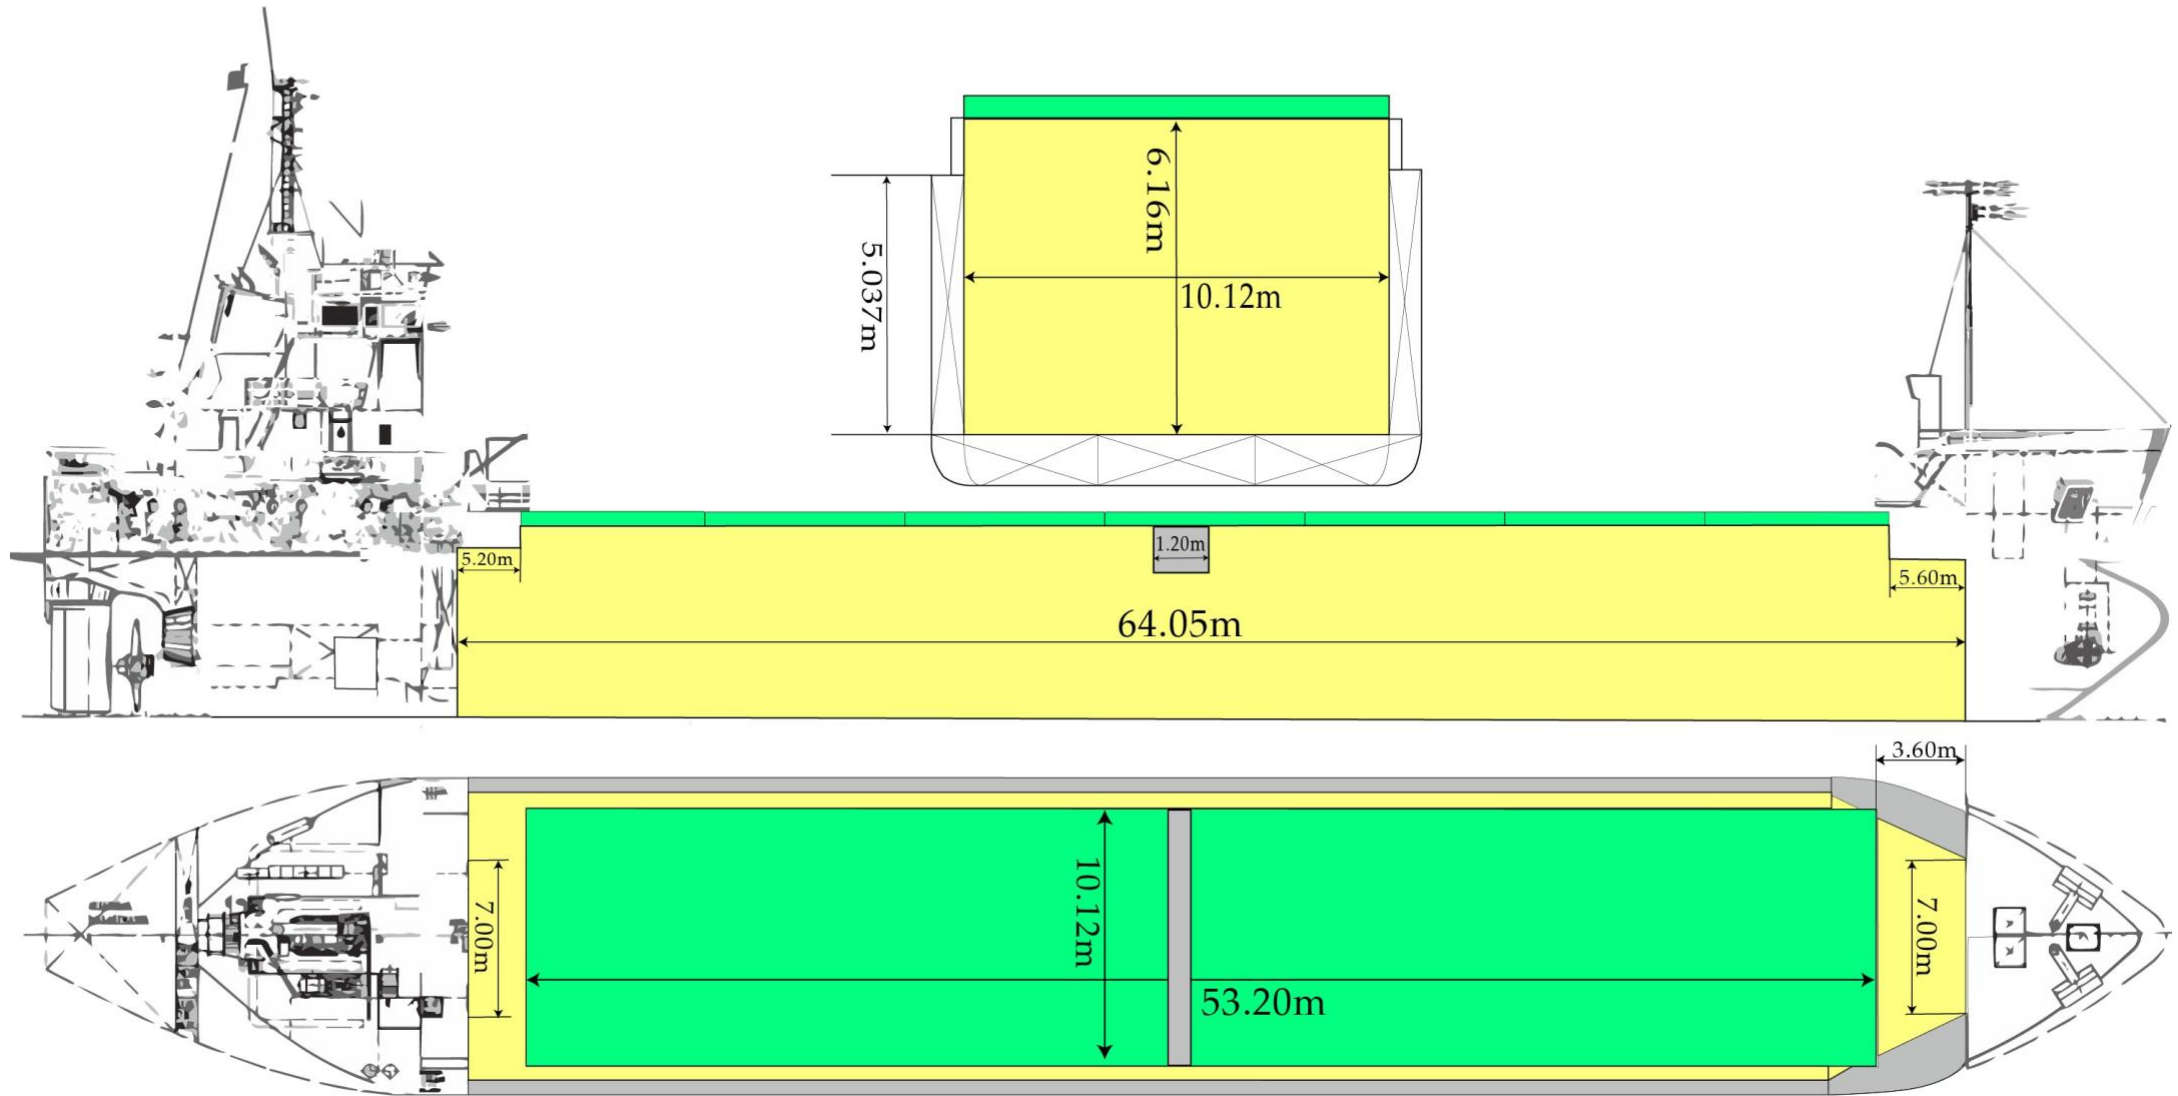

NS EXPLORER

DWCC 3500 MT

 Tirana - Albania
 info@newshipping.net
 NewShippingSA

 +35542200166
 <http://www.newshipping.net/>
 new.shipping

General

Name:	NS EXPLORER	Built:	1993
IMO No:	9048641	Call Sign:	V3PC7
Flag:	BELIZE	Port of Registry:	BELIZE
Class:	ARS	Type of Vesell:	GENERAL CARGO
DWT/DWCC:	3604MT / 3500MT	Summer Draft:	5.02m
GT/NT:	1990MT / 1036MT	LOA:	89.90m / beam 12.85m / depth 6.39m
Owner/Manager:	CONQUEST SHIPTRADE INC	P&I CLUB:	TURK P&I

Hold/Hatches

2 HATCHES:	26.10m x 10.00m
1 HOLD:	63.70m x 9.97m x 6.15m
Grain/Bale:	134 635 cft / 134 078 cft

POCKET PLAN
NS EXPLORER

Hold Photos