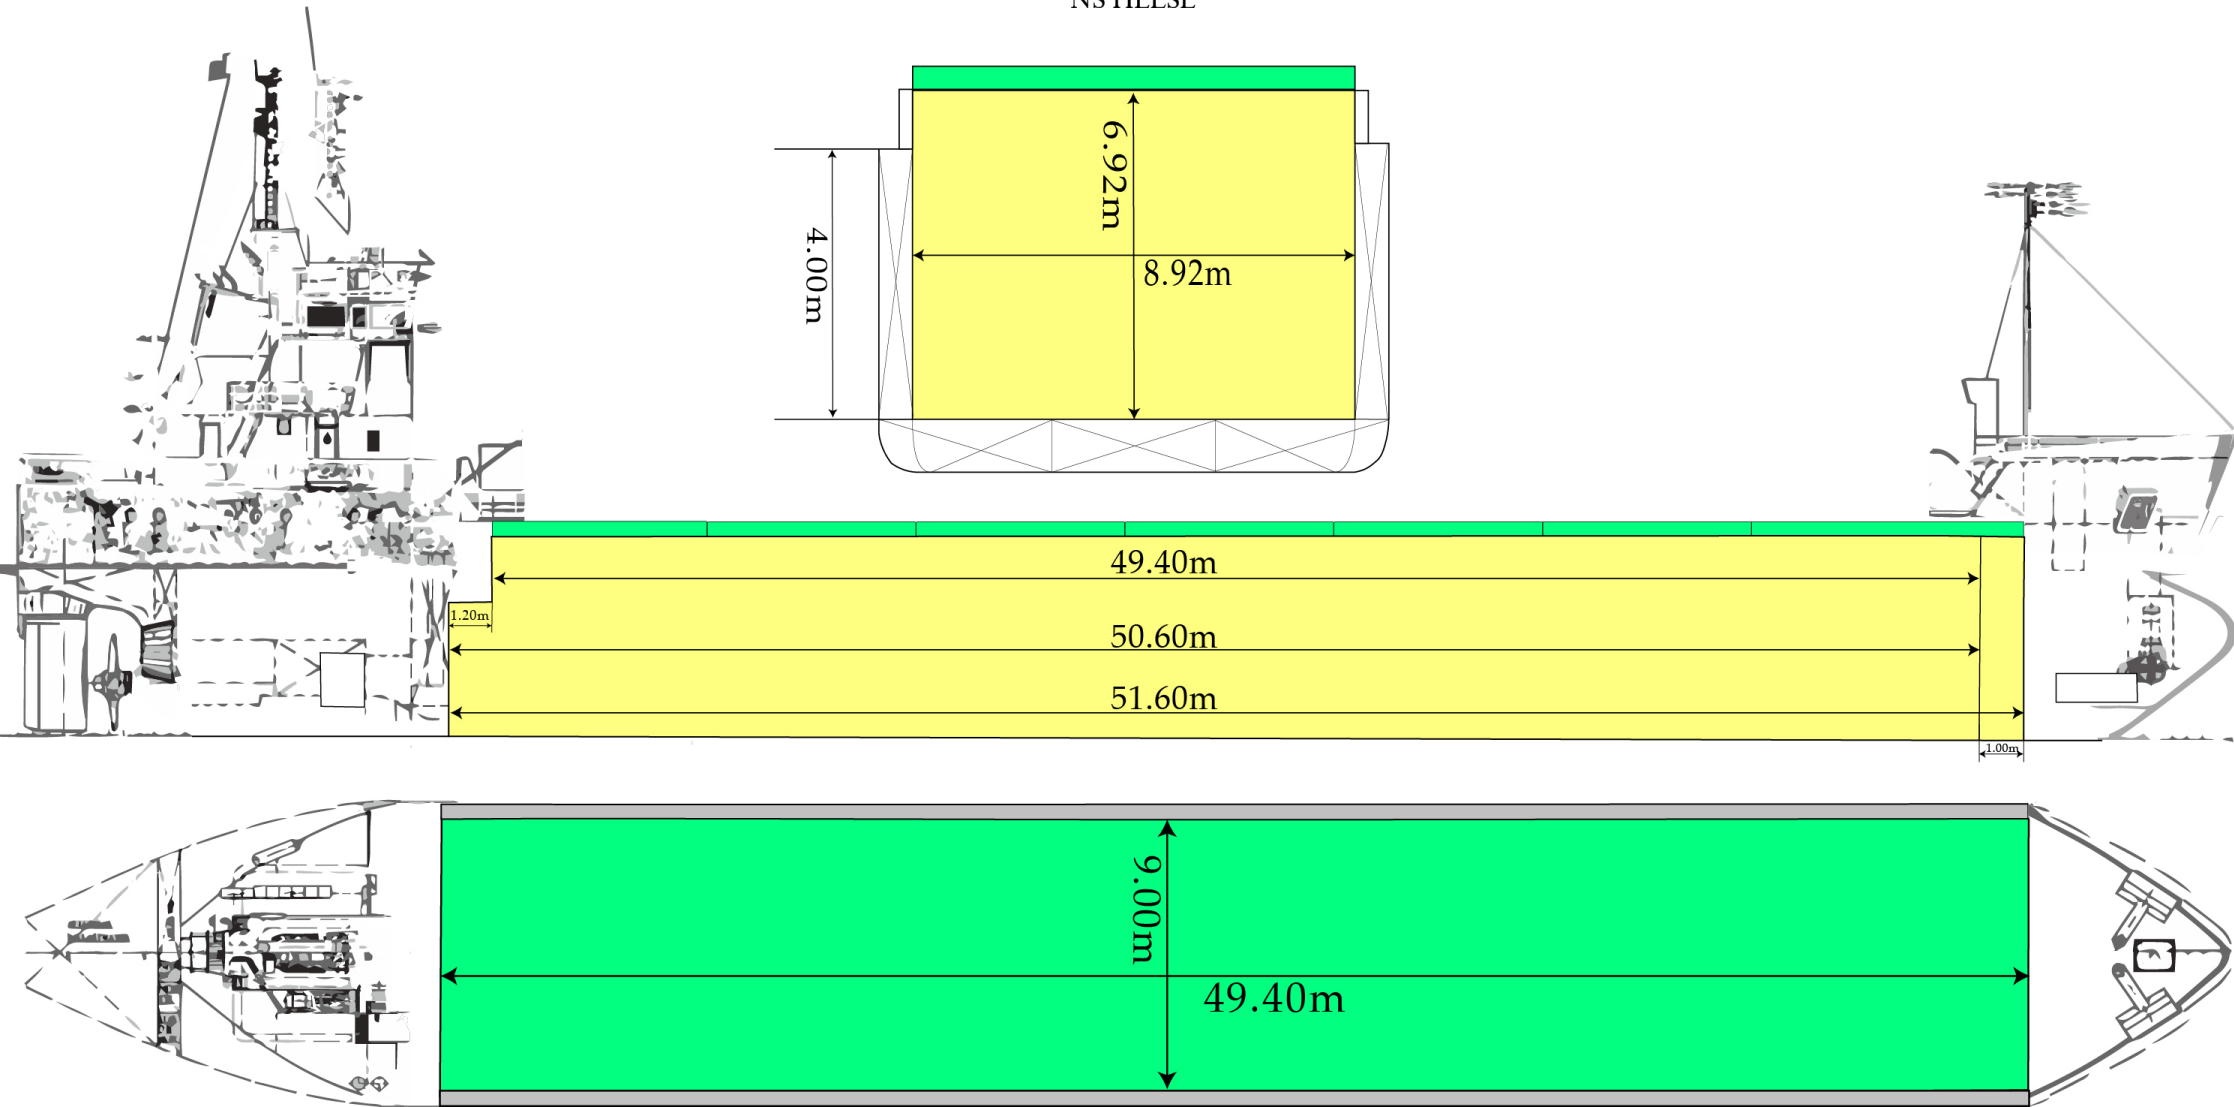

NS HELSE

DWCC 2520 MT

 Tirana - Albania
 info@newshipping.net
 NewShippingSA

 +35542200166
 <http://www.newshipping.net/>
 new.shipping

General

Name:	NS HELSE	Built:	1992
IMO No:	9008586	Call Sign:	V3MT4
Flag:	BELIZE	Port of Registry:	BELIZE
Class:	PMDS	Type of Vesell:	GENERAL CARGO
DWT/DWCC:	2666MT /2520MT	Summer Draft:	4.57m
GT/NT:	1523MT /783MT	LOA:	81.08m / beam 11.30m / depth 5.40m
Owner/Manager:	SERENADE SHIPMANAGEMENT S.A / SERENADE SHIPMANAGEMENT S.A	P&I CLUB:	TURK P&I

Hold/Hatches

2 HATCHES:	49.40m x 8.92m
1 HOLD:	51.60m x 8.92m x 6.92m
Grain/Bale:	99 693 cft / 98 069cft

POCKET PLAN
NS HELSE

Hold Photos