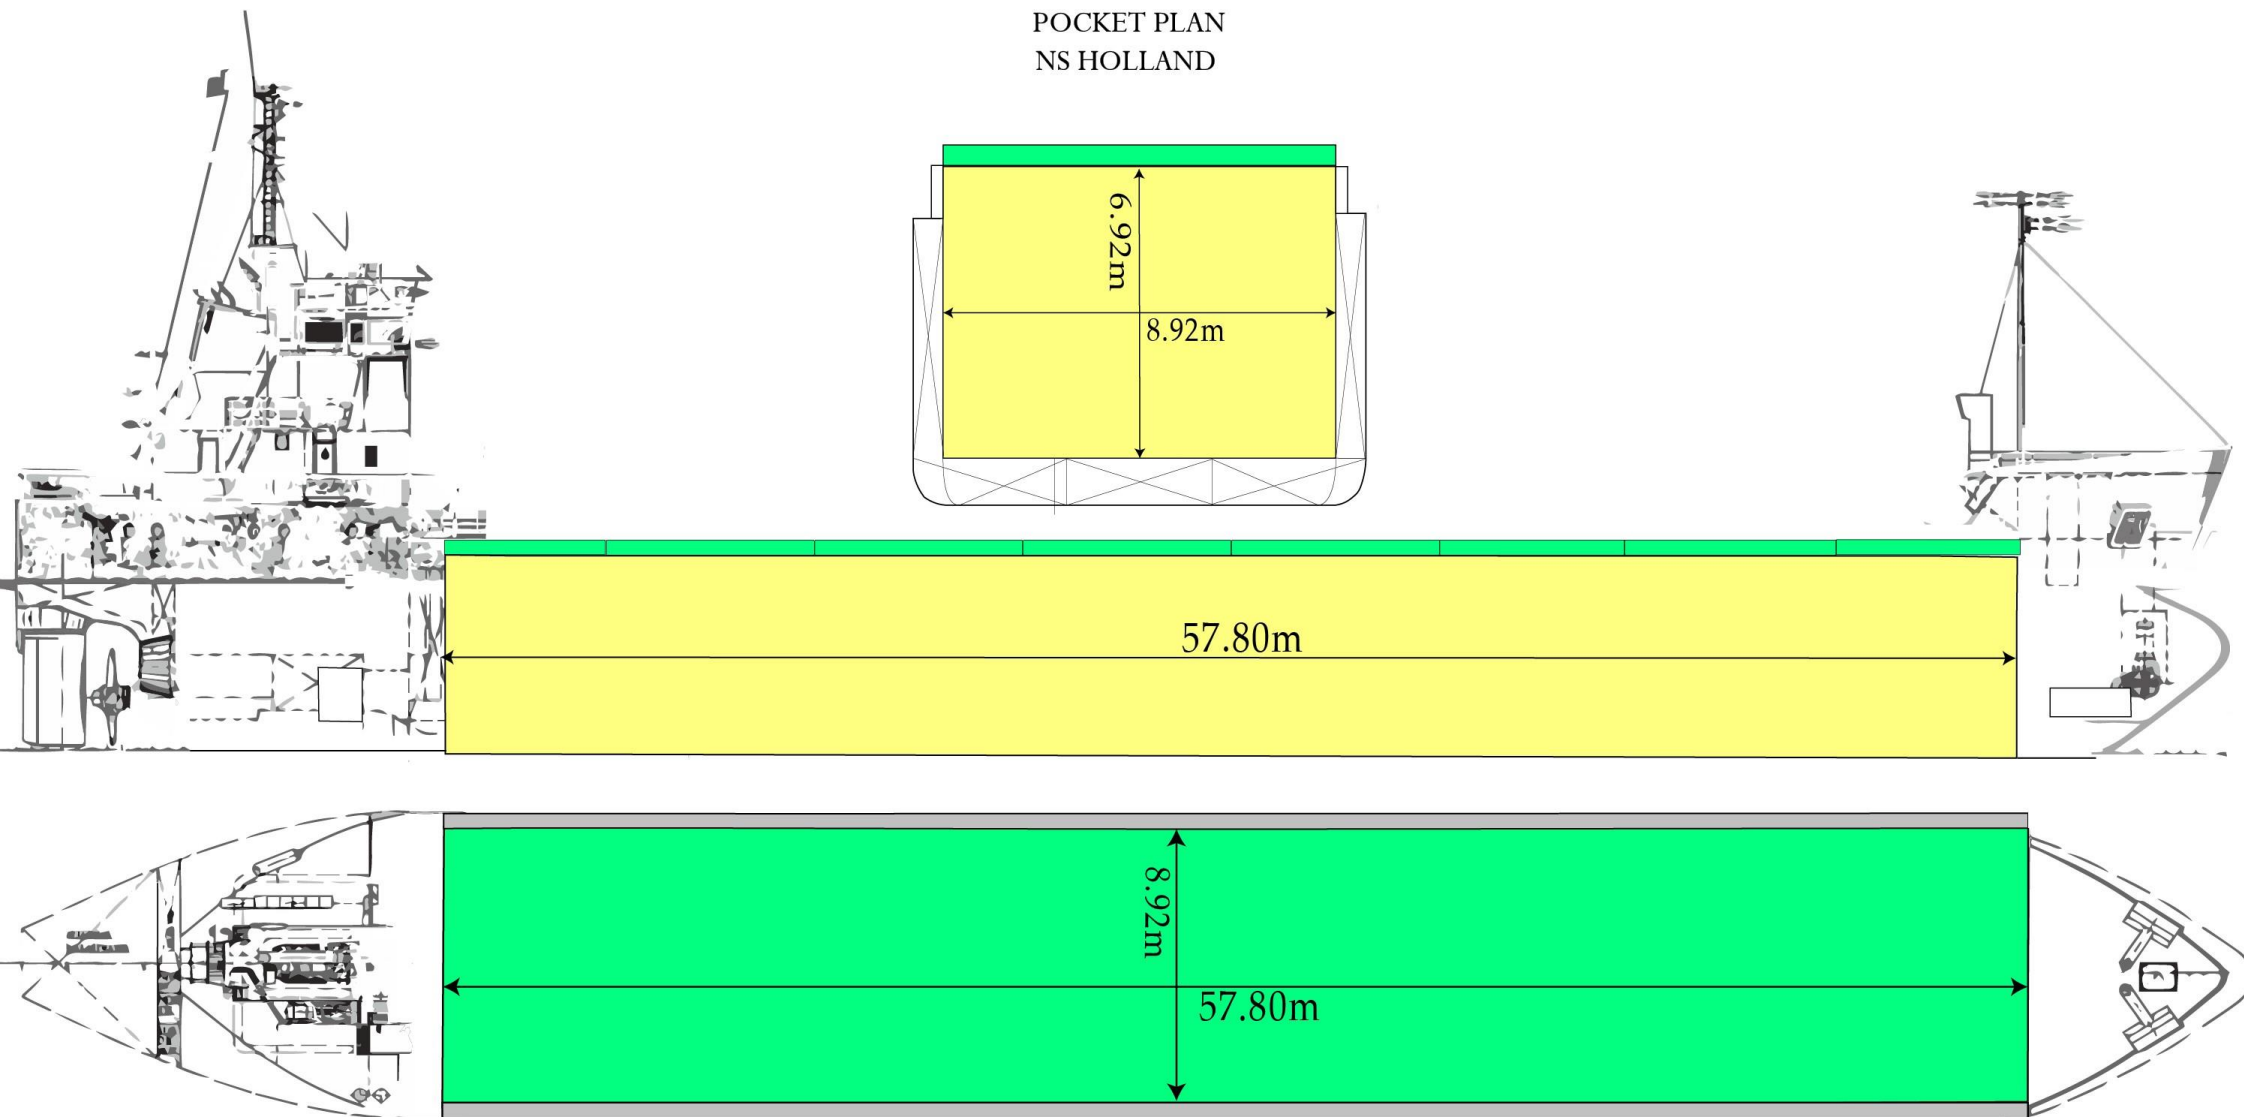

NS HOLLAND

DWCC 2650 MT

 Tirana- Albania
 info@newshipping.net
 NewShippingSA

 +35542200166
 <http://www.newshipping.net/>
 new.shipping

General

Name:	NSHOLLAND	Built :	1996
IMO No:	9142526	Call Sign:	V3PM7
Flag:	BELIZE	Port of Registry:	BELIZE
Class:	ARS	Type of Vesell:	GENERAL CARGO
DWT/DWCC:	2790MT /2650MT	Summer Draft:	4.80m
GT/NT:	1682MT /957MT	LOA:	82.00m / beam 11.00m /depth 5.70m
Owner/Manager:	NSHOLLAND SHIPHOLDING LTD	P&I CLUB:	TURK P&I

Hold/Hatches

1 HATCH:	57.80m x 8.92m
1 HOLD:	57.80m x 8.92m x 6.92m
Grain/Bale:	125 438cft

POCKET PLAN
NS HOLLAND

Hold Photos