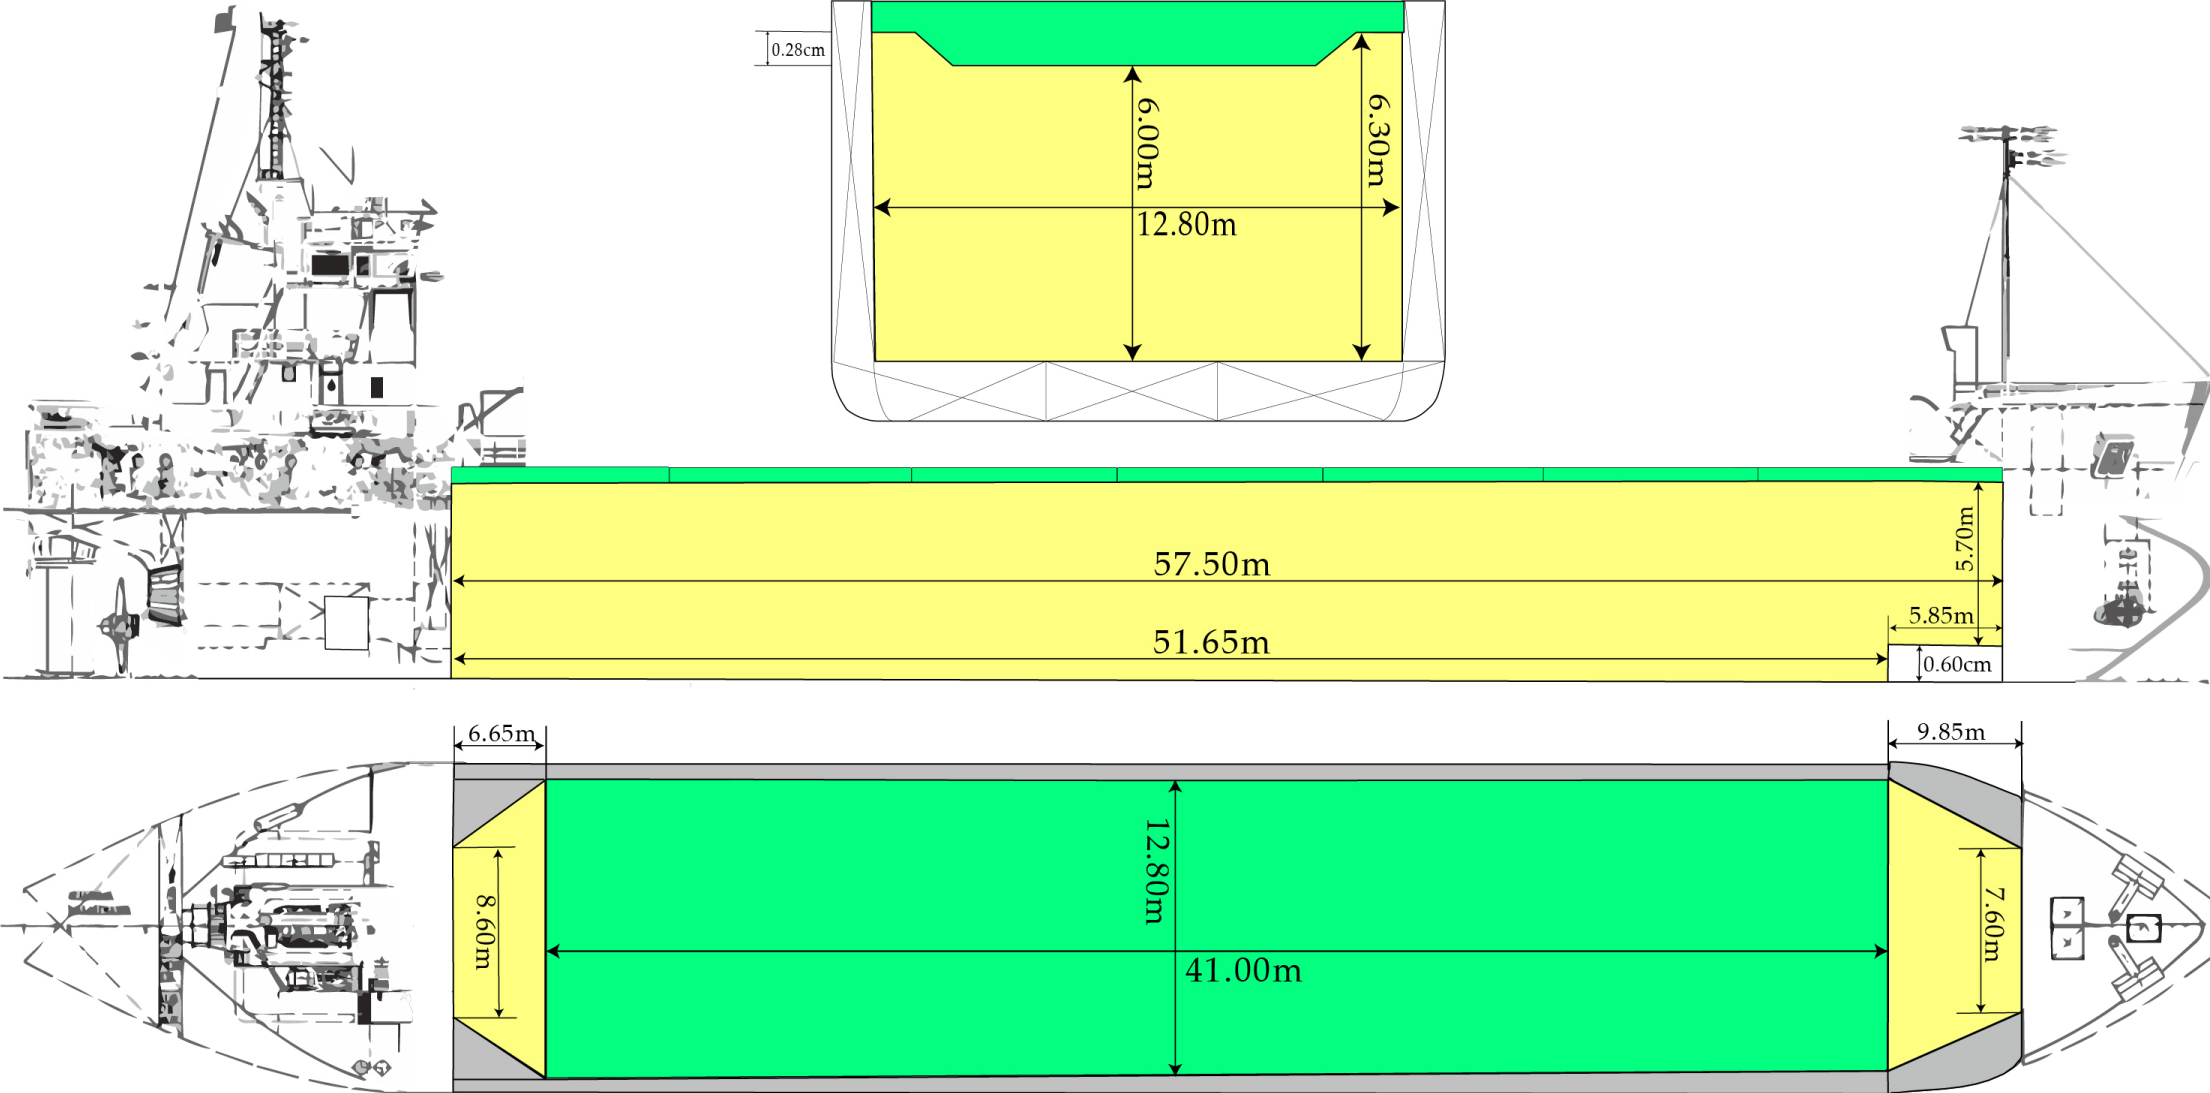

## General

<b>Name:</b>	NS PRIDE	<b>Built:</b>	1988
<b>IMO No:</b>	8815293	<b>Call Sign:</b>	3EXP6
<b>Flag:</b>	PANAMA	<b>Port of Registry:</b>	PANAMA
<b>Class:</b>	PSR	<b>Type of Vesell:</b>	GENERAL CARGO
<b>DWT/DWCC:</b>	4165MT /3950MT	<b>Summer Draft:</b>	5.58m
<b>GT/NT:</b>	2749MT /1110MT	<b>LOA:</b>	94.50m / beam 15.91m /depth7.54m
<b>Owner/Manager:</b>	NS PRIDE SHIPHOLDING LTD	<b>P&amp;I CLUB:</b>	TURK P&I

## Hold/Hatches

<b>HATCH :1</b>	57.50m x 12.80m
<b>HOLD :1 FULLY BOX</b>	57.50m x 12.80m x 6.00m
<b>Grain/Bale:</b>	166 000 cft

POCKET PLAN  
NS PRIDE

Hold Photos